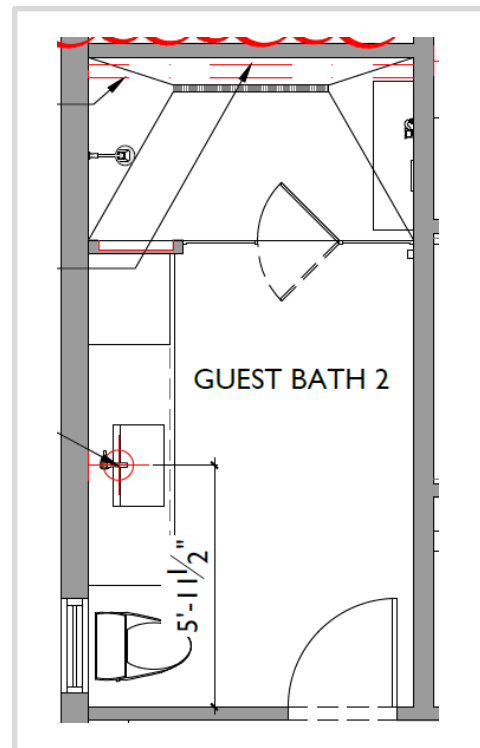

LAMP
15.75"W X ADJ.
HEIGHT 54"-70"

PILLOW
(X1) 18" X 18"

SOFA
76"W X 43"D X 32.5"H

SIDE TABLE
27.75"DIA X 22"H

CHAIR FABRIC

ACCENT CHAIRS (X2)
26.25"W X 27.75"D X 32.88"H

ABSTRACT ART
FINISH: HAND EMBELLISHED GOLD
FRAME: MUTED GOLD GALLERY FLOAT
48.5"W X 62.5"H

GUEST ROOM 1 HALL - ART

FLOOR PLAN

LIGHTING PLAN

AT END OF FOYER - ABSTRACT ART
 FINISH: HAND EMBELLISHED GOLD
 FRAME: FLOATER FRAME – SATIN GOLD
 OVERALL SIZE: 55.75" X 79.75"H

AT MUDROOM ENTRANCE - ABSTRACT ART
 FINISH: IMAGE BRUSH GEL
 FRAME: MUTED FLOATER FRAME – SATIN GOLD
 OVERALL SIZE: 55.75"W X 73.75"H

COUNTERTOP WITH INTEGRATED SINK

SCONCE
WHITE GLASS WITH
ANTIQUÉ-BURNISHED
BRASS
24" W X 4.5" H X 3" EXT.
QTY: 2

PLUMBING
FIXTURES IN A
BRUSHED BRONZE
FINISH

GUEST ROOM 2

FLOOR PLAN

LIGHTING PLAN

CEILING FAN
60" W
WHITE FINISH
NO LIGHT KIT
QTY: 1

GUEST BATH 2

FLOOR PLAN

LIGHTING PLAN

BATH SCONCE
RIBBED GLASS DETAIL IN
BRUSHED NICKEL FINISH

COUNTERTOP WITH
INTEGRATED SINK

MAIN FLOOR
STONE MOSAIC TILE
23.6" x 47.2" x 3/8"

SHOWER WALLS IN
COORDINATING FIELD TILE
TO MATCH MAIN FLOOR
COMES IN 12" X 24",
24" X 24", 48" X 48"