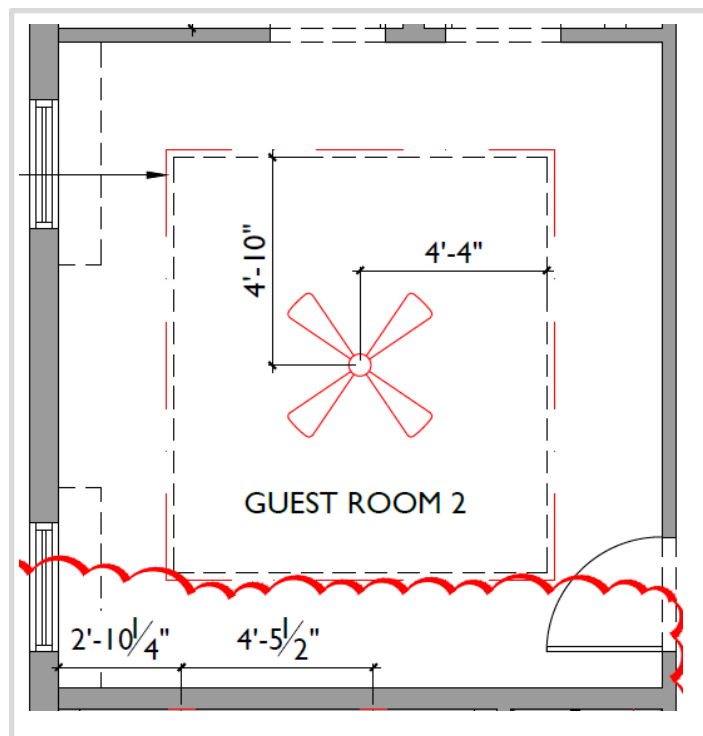

LAMP
15.75"W X ADJ.
HEIGHT 54"-70"

PILLOW
(X1) 18" X 18"

SOFA
76"W X 43"D X 32.5"H

SIDE TABLE
27.75"DIA X 22"H

CHAIR FABRIC

ACCENT CHAIRS (X2)
26.25"W X 27.75"D X 32.88"H

ABSTRACT ART
FINISH: HAND EMBELLISHED GOLD
FRAME: MUTED GOLD GALLERY FLOAT
48.5"W X 62.5"H

GUEST ROOM 1 HALL - ART

FLOOR PLAN

LIGHTING PLAN

AT END OF FOYER - ABSTRACT ART
 FINISH: HAND EMBELLISHED GOLD
 FRAME: FLOATER FRAME – SATIN GOLD
 OVERALL SIZE: 55.75" X 79.75"H

AT MUDROOM ENTRANCE - ABSTRACT ART
 FINISH: IMAGE BRUSH GEL
 FRAME: MUTED FLOATER FRAME – SATIN GOLD
 OVERALL SIZE: 55.75"W X 73.75"H

COUNTERTOP WITH INTEGRATED SINK

SCONCE
WHITE GLASS WITH
ANTIQUÉ-BURNISHED
BRASS
24" W X 4.5" H X 3" EXT.
QTY: 2

PLUMBING
FIXTURES IN A
BRUSHED BRONZE
FINISH

GUEST ROOM 2

FLOOR PLAN

LIGHTING PLAN

CEILING FAN
60" W
WHITE FINISH
NO LIGHT KIT
QTY: 1

GUEST BATH 2

FLOOR PLAN

LIGHTING PLAN

BATH SCONCE
RIBBED GLASS DETAIL IN
BRUSHED NICKEL FINISH

COUNTERTOP WITH
INTEGRATED SINK

MAIN FLOOR
STONE MOSAIC TILE
23.6" x 47.2" x 3/8"

SHOWER WALLS IN
COORDINATING FIELD TILE
TO MATCH MAIN FLOOR
COMES IN 12" X 24",
24" X 24", 48" X 48"