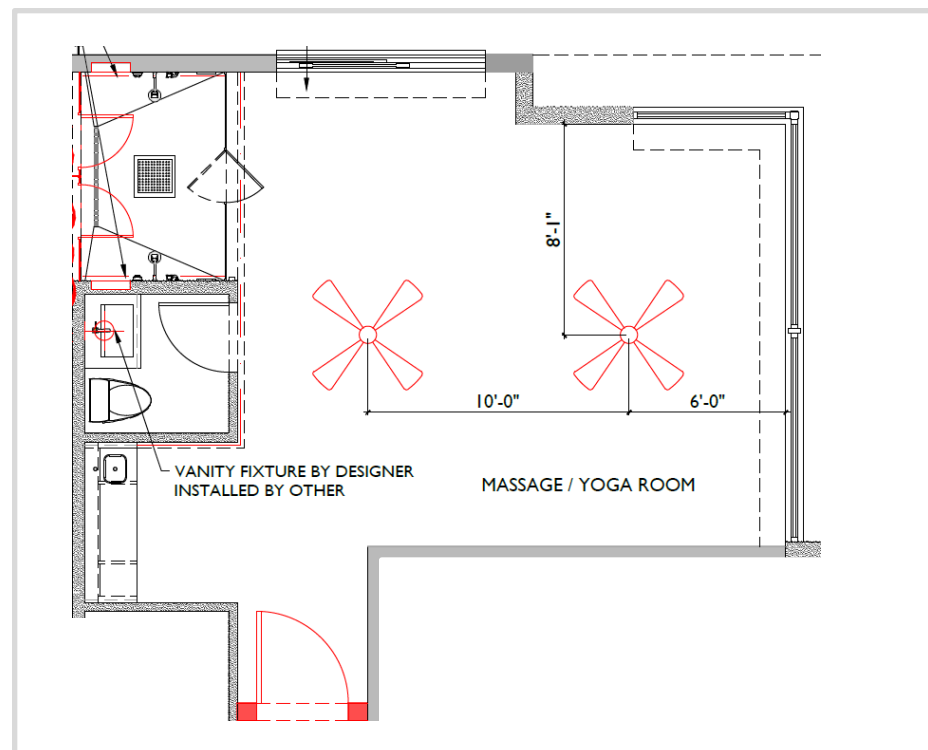

LAMP
15.75"W X ADJ.
HEIGHT 54"-70"

PILLOW
(X1) 18" X 18"

SOFA
76"W X 43"D X 32.5"H

SIDE TABLE
27.75"DIA X 22"H

CHAIR FABRIC

ACCENT CHAIRS (X2)
26.25"W X 27.75"D X 32.88"H

ABSTRACT ART
FINISH: HAND EMBELLISHED GOLD
FRAME: MUTED GOLD GALLERY FLOAT
48.5"W X 62.5"H

GUEST BATH 2

FLOOR PLAN

LIGHTING PLAN

BATH SCONCE
RIBBED GLASS DETAIL IN
BRUSHED NICKEL FINISH

COUNTERTOP WITH
INTEGRATED SINK

MAIN FLOOR
STONE MOSAIC TILE
23.6" x 47.2" x 3/8"

SHOWER WALLS IN
COORDINATING FIELD TILE
TO MATCH MAIN FLOOR
COMES IN 12" X 24",
24" X 24", 48" X 48"

PLUMBING
FIXTURES IN
POLISHED
NICKEL

MASSAGE/ YOGA ROOM

FLOOR PLAN

CEILING FAN
60" W
WHITE FINISH
NO LIGHT KIT
QTY: 2

LIGHTING PLAN

INERTIA RUBBER
FLOORING

WET BAR ELEVATION

KOHLER BEVERAGE
SYSTEM WITH BAR
SINK IN STAINLESS

COUNTERTOP
AT BAR

MASSAGE/YOGA BATH

FLOOR PLAN

30" X 36" MIRROR

1'-4 1/2"

2'-10 1/2"

VANITY SCNCE
SPANISH ALABASTER
WITH BRASS DETAIL

COUNTERTOP WITH
INTEGRATED SINK