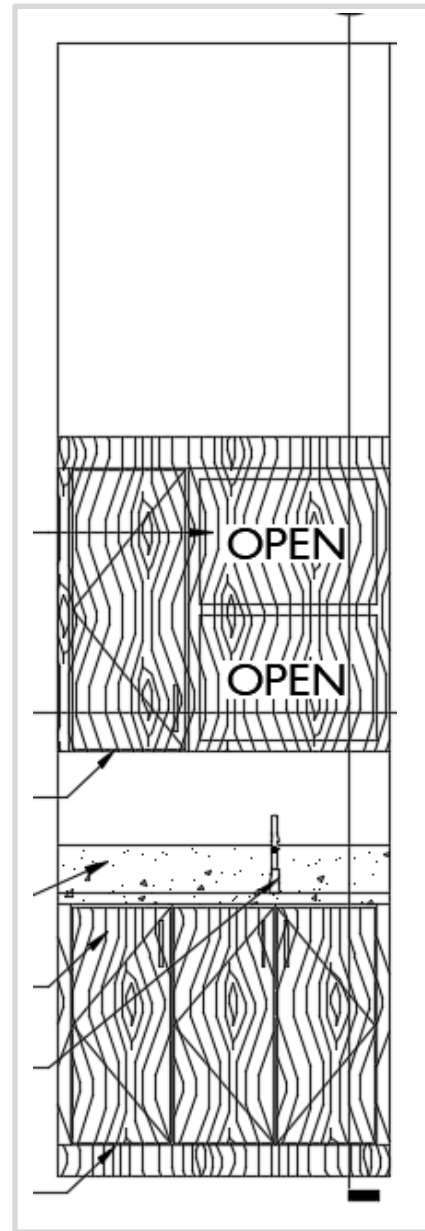

CEILING FAN
60" W
WHITE FINISH
NO LIGHT KIT
QTY: 1