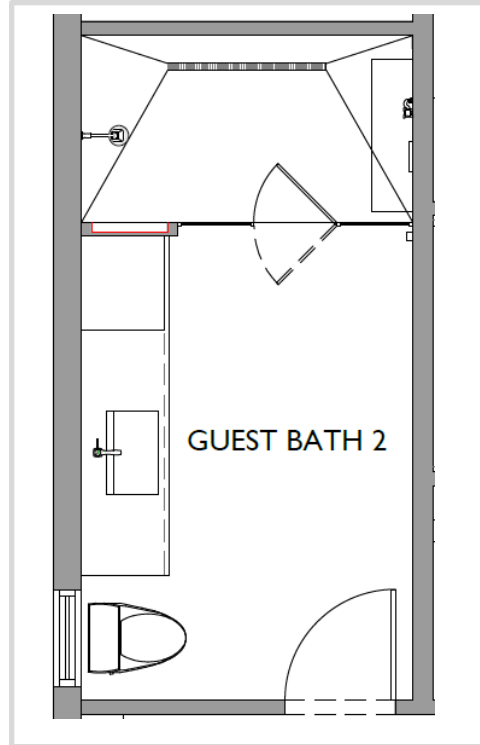

LAMP
15.75"W X ADJ.
HEIGHT 54"-70"

PILLOW
(X1) 18" X 18"

SOFA
76"W X 43"D X 32.5"H

SIDE TABLE
27.75"DIA X 22"H

CHAIR FABRIC

ACCENT CHAIRS (X2)
26.25"W X 27.75"D X 32.88"H

ABSTRACT ART
FINISH: HAND EMBELLISHED GOLD
FRAME: MUTED GOLD GALLERY FLOAT
48.5"W X 62.5"H

GUEST ROOM 1 HALL - ART

FLOOR PLAN

LIGHTING PLAN

AT END OF FOYER - ABSTRACT ART
 FINISH: HAND EMBELLISHED GOLD
 FRAME: FLOATER FRAME – SATIN GOLD
 OVERALL SIZE: 55.75" X 79.75"H

AT MUDROOM ENTRANCE - ABSTRACT ART
 FINISH: IMAGE BRUSH GEL
 FRAME: MUTED FLOATER FRAME – SATIN GOLD
 OVERALL SIZE: 55.75"W X 73.75"H

COUNTERTOP WITH INTEGRATED SINK

SCONCE
WHITE GLASS WITH
ANTIQUÉ-BURNISHED
BRASS
24" W X 4.5" H X 3" EXT.
QTY: 2

PLUMBING
FIXTURES IN A
BRUSHED BRONZE
FINISH

GUEST ROOM 2

FLOOR PLAN

LIGHTING PLAN

CEILING FAN
60" W
WHITE FINISH
NO LIGHT KIT
QTY: 1

GUEST BATH 2

FLOOR PLAN

LIGHTING PLAN

BATH SCONCE
RIBBED GLASS DETAIL IN
BRUSHED NICKEL FINISH

COUNTERTOP WITH
INTEGRATED SINK

MAIN FLOOR
STONE MOSAIC TILE
23.6" x 47.2" x 3/8"

SHOWER WALLS IN
COORDINATING FIELD TILE
TO MATCH MAIN FLOOR
COMES IN 12" X 24",
24" X 24", 48" X 48"