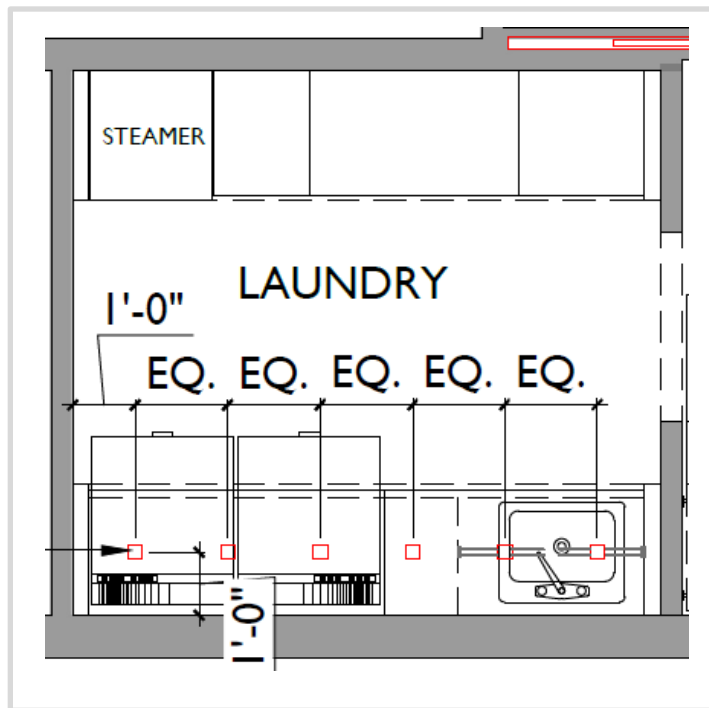

LAUNDRY - DOWNSTAIRS

MAIN FLOOR
TAJ MAHAL
SOFT MATTE FINISH
36" X 36"