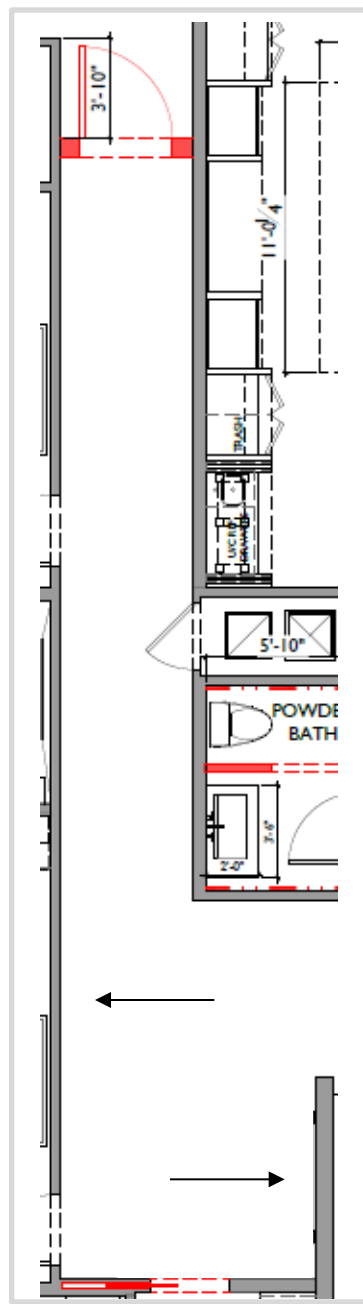

GUPTA RESIDENCE

STUDY

DESK CHAIR
25.5"W X 27"D X 40"H

DESK
72.5"W X 34.5"D X 30"H

RUG & RUG PAD
9' X 12'

COVE CEILING
WALLCOVERING

CEILING AND WALLS
SW ORIGAMI WHITE

WOOD FLOOR
HERRINGBONE PATTERN

LAMP
15.75"W X ADJ.
HEIGHT 54"-70"

PILLOW
(X1) 18" X 18"

SOFA
76"W X 43"D X 32.5"H

SIDE TABLE
27.75"DIA X 22"H

CHAIR FABRIC

ACCENT CHAIRS (X2)
26.25"W X 27.75"D X 32.88"H

ABSTRACT ART
FINISH: HAND EMBELLISHED GOLD
FRAME: MUTED GOLD GALLERY FLOAT
48.5"W X 62.5"H

GUEST ROOM 1 HALL - ART

FLOOR PLAN

LIGHTING PLAN

AT END OF FOYER - ABSTRACT ART
 FINISH: HAND EMBELLISHED GOLD
 FRAME: FLOATER FRAME – SATIN GOLD
 OVERALL SIZE: 55.75" X 79.75"H

AT MUDROOM ENTRANCE - ABSTRACT ART
 FINISH: IMAGE BRUSH GEL
 FRAME: MUTED FLOATER FRAME – SATIN GOLD
 OVERALL SIZE: 55.75"W X 73.75"H

COUNTERTOP
AT BAR

MASSAGE/YOGA BATH

FLOOR PLAN

30" X 36" MIRROR

1'-4 1/2"

2'-10 1/2"

VANITY SCNCE
SPANISH ALABASTER
WITH BRASS DETAIL

COUNTERTOP WITH
INTEGRATED SINK