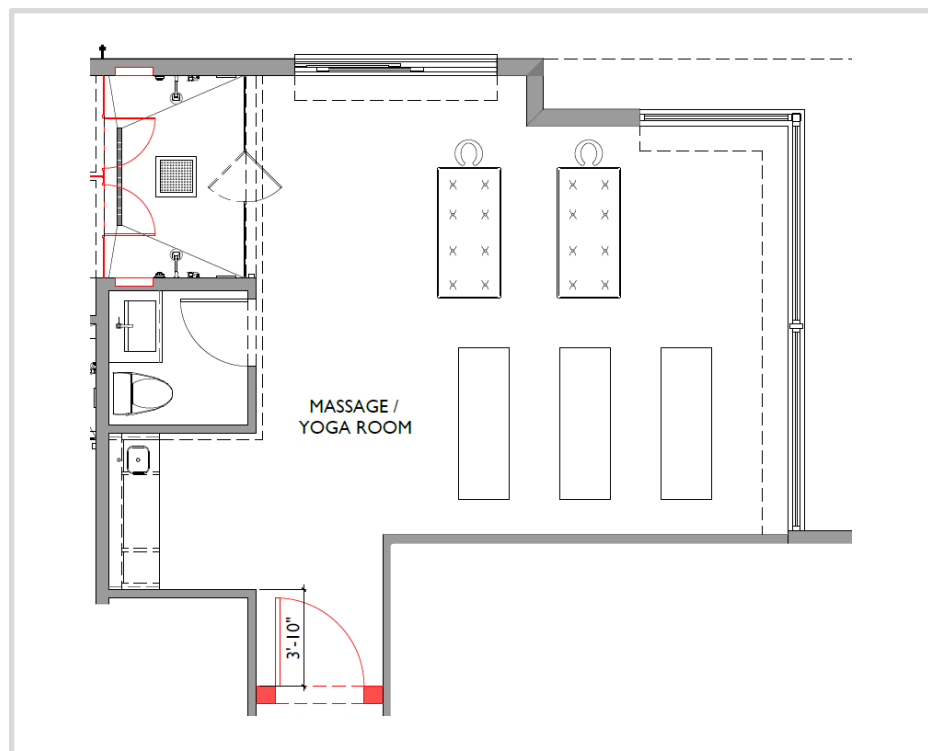

LAMP
15.75"W X ADJ.
HEIGHT 54"-70"

PILLOW
(X1) 18" X 18"

SOFA
76"W X 43"D X 32.5"H

SIDE TABLE
27.75"DIA X 22"H

CHAIR FABRIC

ACCENT CHAIRS (X2)
26.25"W X 27.75"D X 32.88"H

ABSTRACT ART
FINISH: HAND EMBELLISHED GOLD
FRAME: MUTED GOLD GALLERY FLOAT
48.5"W X 62.5"H

GUEST BATH 2

FLOOR PLAN

LIGHTING PLAN

BATH SCONCE
RIBBED GLASS DETAIL IN
BRUSHED NICKEL FINISH

COUNTERTOP WITH
INTEGRATED SINK

MAIN FLOOR
STONE MOSAIC TILE
23.6" x 47.2" x 3/8"

SHOWER WALLS IN
COORDINATING FIELD TILE
TO MATCH MAIN FLOOR
COMES IN 12" X 24",
24" X 24", 48" X 48"

PLUMBING
FIXTURES IN
POLISHED
NICKEL

MASSAGE/ YOGA ROOM

FLOOR PLAN

CEILING FAN
60" W
WHITE FINISH
NO LIGHT KIT
QTY: 2

LIGHTING PLAN

INERTIA RUBBER
FLOORING

WET BAR ELEVATION

KOHLER BEVERAGE
SYSTEM WITH BAR
SINK IN STAINLESS

COUNTERTOP
AT BAR

MASSAGE/YOGA BATH

FLOOR PLAN

30" X 36" MIRROR

1'-4 1/2"

2'-10 1/2"

VANITY SCNCE
SPANISH ALABASTER
WITH BRASS DETAIL

COUNTERTOP WITH
INTEGRATED SINK