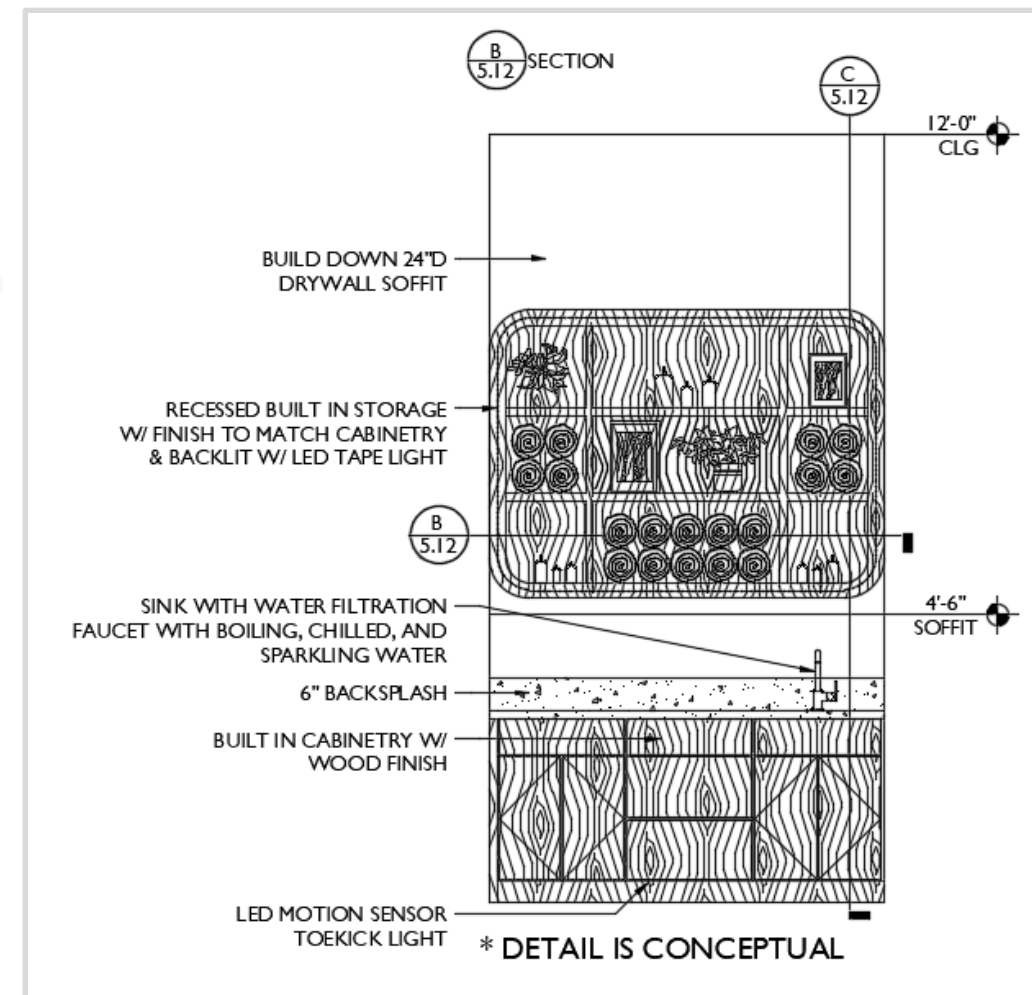

PLUMBING
FIXTURES IN
POLISHED
NICKEL

MASSAGE/ YOGA ROOM

FLOOR PLAN

CEILING FAN
60" W
WHITE FINISH
NO LIGHT KIT
QTY: 2

LIGHTING PLAN

INERTIA RUBBER
FLOORING

WET BAR ELEVATION

KOHLER BEVERAGE
SYSTEM WITH BAR
SINK IN STAINLESS