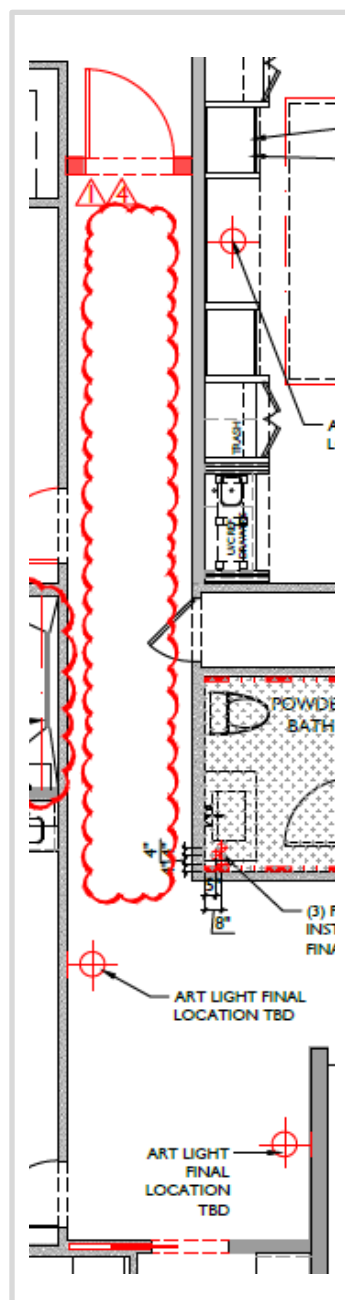

GUPTA RESIDENCE

STUDY

DESK CHAIR
25.5"W X 27"D X 40"H

DESK
72.5"W X 34.5"D X 30"H

RUG & RUG PAD
9' X 12'

COVE CEILING
WALLCOVERING

CEILING AND WALLS
SW ORIGAMI WHITE

WOOD FLOOR
HERRINGBONE PATTERN

LAMP
15.75"W X ADJ.
HEIGHT 54"-70"

PILLOW
(X1) 18" X 18"

SOFA
76"W X 43"D X 32.5"H

SIDE TABLE
27.75"DIA X 22"H

CHAIR FABRIC

ACCENT CHAIRS (X2)
26.25"W X 27.75"D X 32.88"H

ABSTRACT ART
FINISH: HAND EMBELLISHED GOLD
FRAME: MUTED GOLD GALLERY FLOAT
48.5"W X 62.5"H

GUEST ROOM 1 HALL - ART

FLOOR PLAN

LIGHTING PLAN

AT END OF FOYER - ABSTRACT ART
 FINISH: HAND EMBELLISHED GOLD
 FRAME: FLOATER FRAME – SATIN GOLD
 OVERALL SIZE: 55.75" X 79.75"H

AT MUDROOM ENTRANCE - ABSTRACT ART
 FINISH: IMAGE BRUSH GEL
 FRAME: MUTED FLOATER FRAME – SATIN GOLD
 OVERALL SIZE: 55.75"W X 73.75"H

COUNTERTOP
AT BAR

MASSAGE/YOGA BATH

FLOOR PLAN

30" X 36" MIRROR

1'-4 1/2"

2'-10 1/2"

VANITY SCNCE
SPANISH ALABASTER
WITH BRASS DETAIL

COUNTERTOP WITH
INTEGRATED SINK