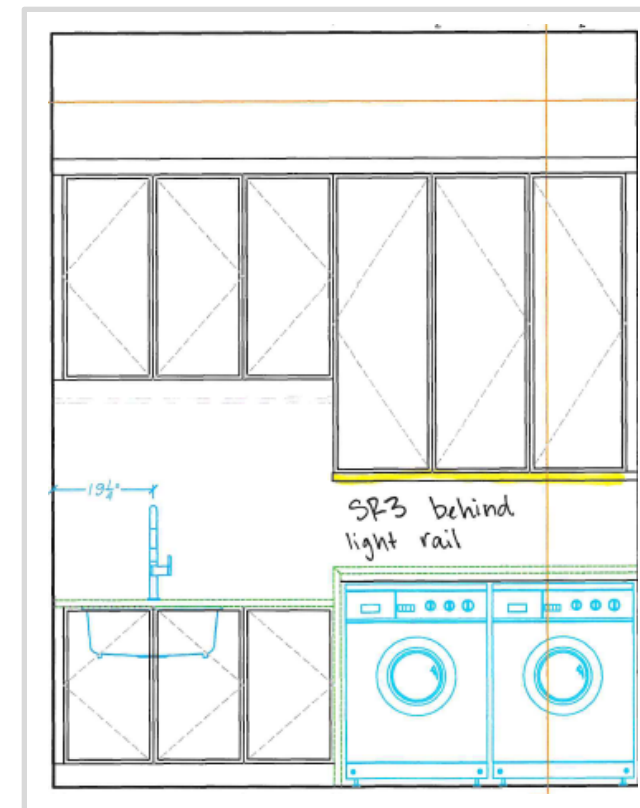

COUNTERTOP