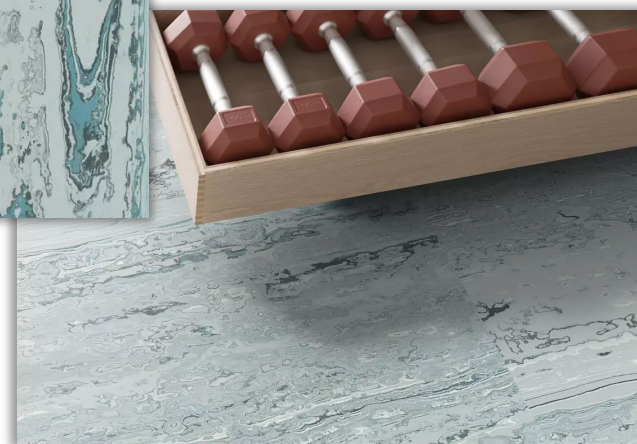

PLUMBING
FIXTURES IN
POLISHED
NICKEL

MASSAGE/ YOGA ROOM

FLOOR PLAN

CEILING FAN
60" W
WHITE FINISH
NO LIGHT KIT
QTY: 2

LIGHTING PLAN

INERTIA RUBBER
FLOORING

WET BAR ELEVATION

KOHLER BEVERAGE
SYSTEM WITH BAR
SINK IN STAINLESS