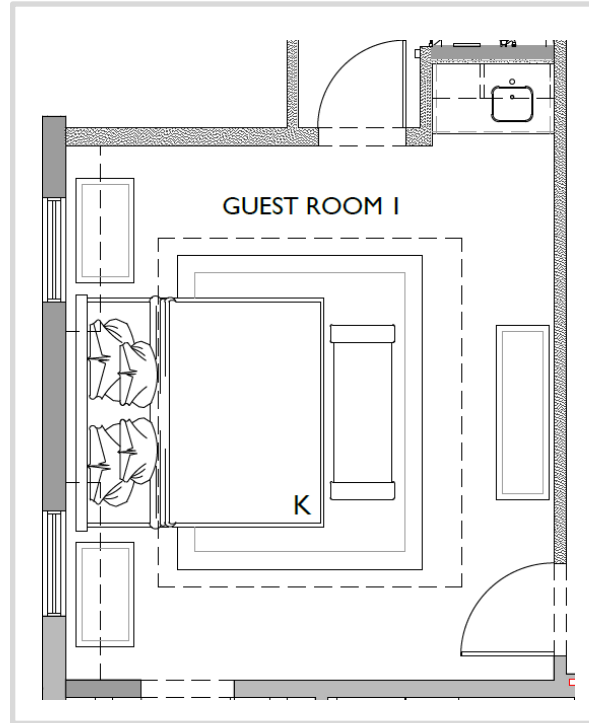

GUEST ROOM 1

FLOOR PLAN