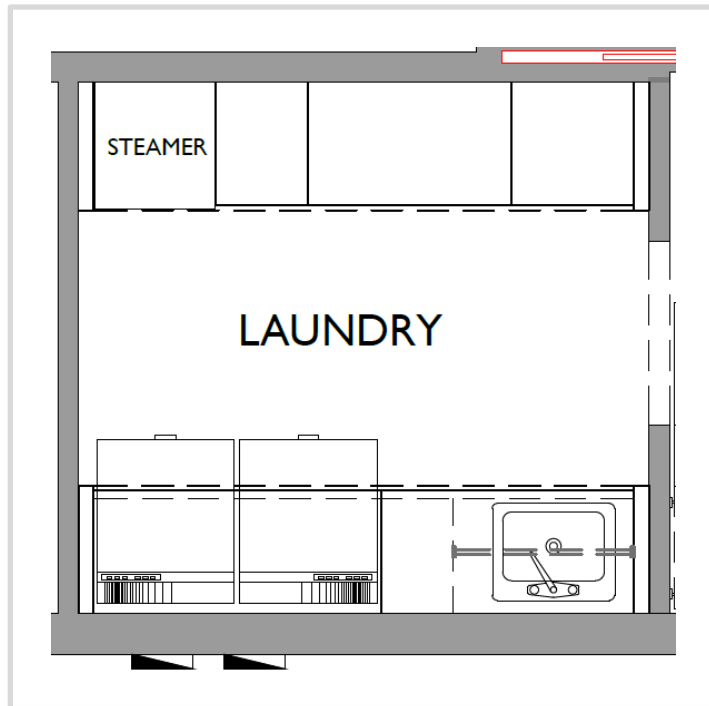

LAUNDRY - DOWNSTAIRS

MAIN FLOOR
TAJ MAHAL
SOFT MATTE FINISH
36" X 36"