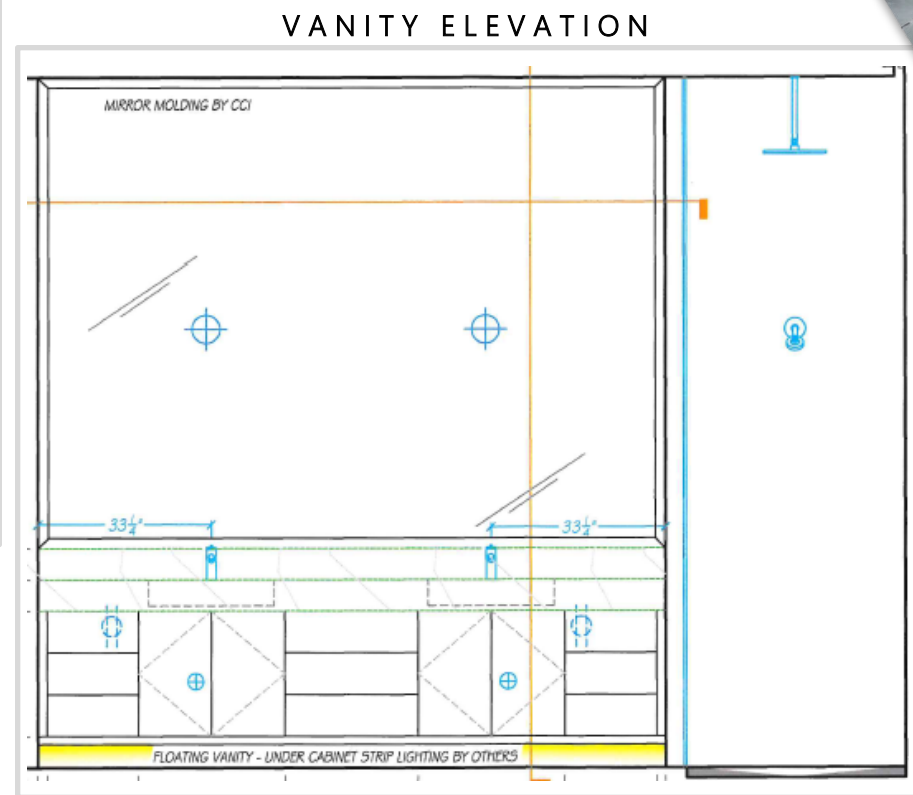

**SHOWER BACK
ACCENT WALL**
BLUE ART GLASS
MOSAIC
9.24" x 8.00"