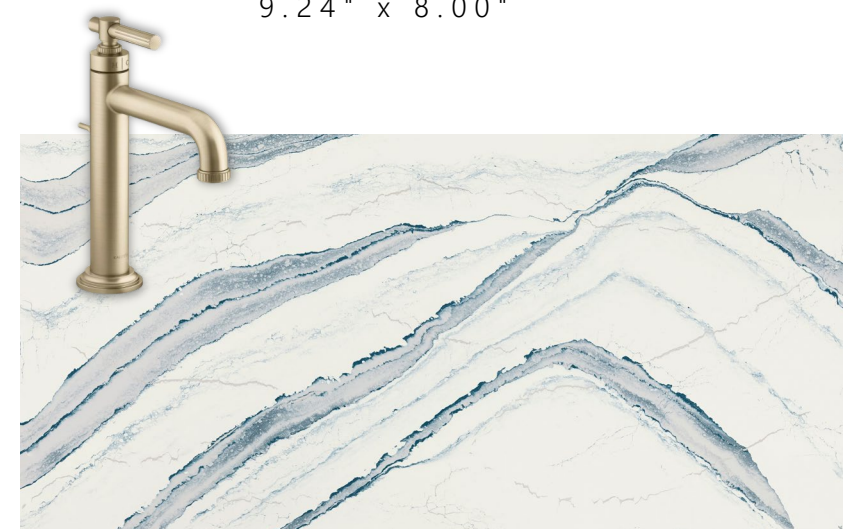

SHOWER FLOOR
APEX MOSAIC
COOL WHITE MATTE
11" X 11" SHEET

MAIN FLOOR
DOLOMITE
COOL WHITE - MATTE
FIELD TILE
24" X 48"

SHOWER SIDE WALL
DOLOMITE
COOL WHITE POLISHED
FIELD TILE
24" X 48"

**SHOWER BACK
ACCENT WALL**
BLUE ART GLASS
MOSAIC
9.24" x 8.00"