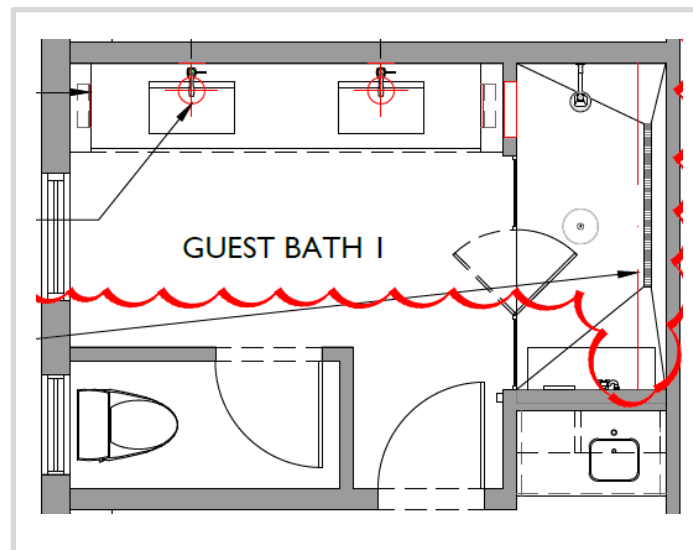

GUEST ROOM 1 HALL - ART

FLOOR PLAN

LIGHTING PLAN

AT END OF FOYER - ABSTRACT ART
 FINISH: HAND EMBELLISHED GOLD
 FRAME: FLOATER FRAME – SATIN GOLD
 OVERALL SIZE: 55.75" X 79.75"H

AT MUDROOM ENTRANCE - ABSTRACT ART
 FINISH: IMAGE BRUSH GEL
 FRAME: MUTED FLOATER FRAME – SATIN GOLD
 OVERALL SIZE: 55.75"W X 73.75"H

LIGHTING PLAN

CEILING FAN
60" W
WHITE FINISH
NO LIGHT KIT
QTY: 1

KOHLER BEVERAGE
SYSTEM WITH BAR
SINK IN WHITE

COUNTERTOP AT
MORNING BAR

WOOD FLOOR
FRENCH OAK
10" W PLANK

GUEST BATH 1

FLOOR PLAN

LIGHTING PLAN