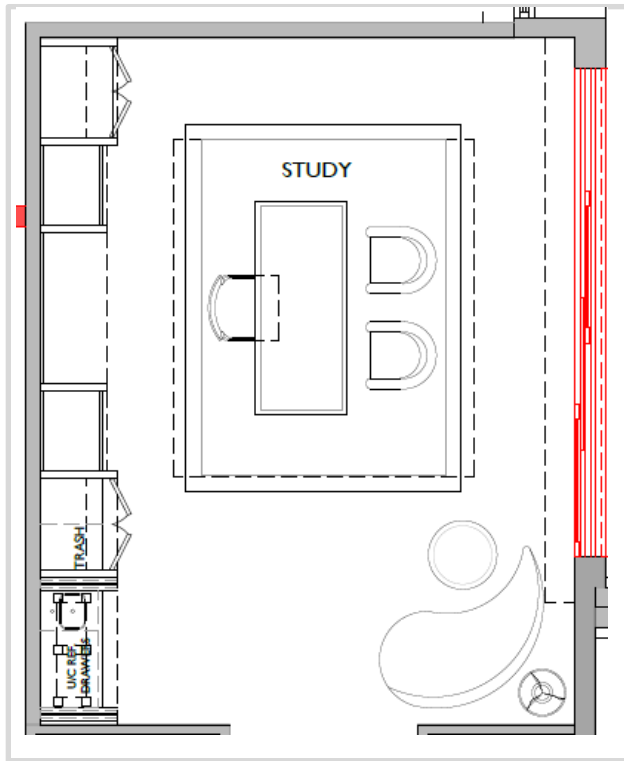

STUDY

FLOOR PLAN

LIGHTING PLAN

BUILT-IN ELEVATION

BACK LIT PANELS AT BACK OF BUILT IN SHELVES

Pricing Disclaimer: All pricing is estimated and is subject to change based on selected fabric and/or finish. Vendors reserve the right to change pricing. Any and all changes will be communicated to the client before ordering.

GUPTA RESIDENCE

STUDY

DESK CHAIR
25.5"W X 27"D X 40"H

DESK
72.5"W X 34.5"D X 30"H

RUG & RUG PAD
9' X 12'

COVE CEILING
WALLCOVERING

CEILING AND WALLS
SW ORIGAMI WHITE

WOOD FLOOR
HERRINGBONE PATTERN

LAMP
15.75"W X ADJ.
HEIGHT 54"-70"

PILLOW
(X1) 18" X 18"

SOFA
76"W X 43"D X 32.5"H

SIDE TABLE
27.75"DIA X 22"H

CHAIR FABRIC

ACCENT CHAIRS (X2)
26.25"W X 27.75"D X 32.88"H

ABSTRACT ART
FINISH: HAND EMBELLISHED GOLD
FRAME: MUTED GOLD GALLERY FLOAT
48.5"W X 62.5"H

GUEST ROOM 1 HALL - ART

FLOOR PLAN

LIGHTING PLAN

AT END OF FOYER - ABSTRACT ART
 FINISH: HAND EMBELLISHED GOLD
 FRAME: FLOATER FRAME – SATIN GOLD
 OVERALL SIZE: 55.75" X 79.75"H

AT MUDROOM ENTRANCE - ABSTRACT ART
 FINISH: IMAGE BRUSH GEL
 FRAME: MUTED FLOATER FRAME – SATIN GOLD
 OVERALL SIZE: 55.75"W X 73.75"H