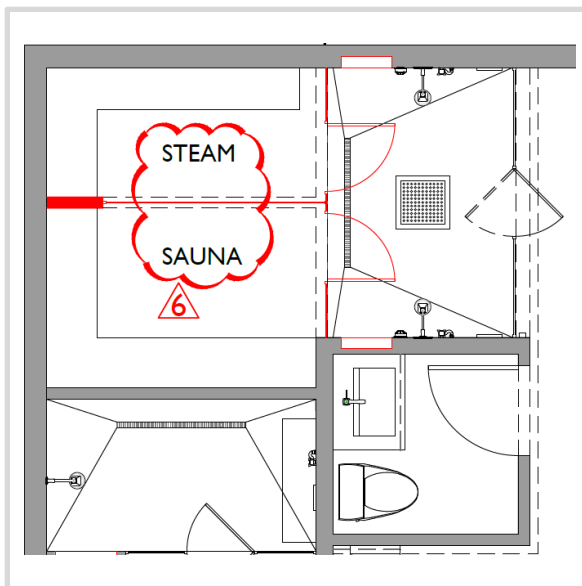

GUEST BATH 2

FLOOR PLAN

LIGHTING PLAN

BATH SCONCE
RIBBED GLASS DETAIL IN
BRUSHED NICKEL FINISH

COUNTERTOP WITH
INTEGRATED SINK

MAIN FLOOR
STONE MOSAIC TILE
23.6" x 47.2" x 3/8"

SHOWER WALLS IN
COORDINATING FIELD TILE
TO MATCH MAIN FLOOR
COMES IN 12" X 24",
24" X 24", 48" X 48"

PLUMBING
FIXTURES IN
POLISHED
NICKEL

MASSAGE/ YOGA ROOM

FLOOR PLAN

CEILING FAN
60" W
WHITE FINISH
NO LIGHT KIT
QTY: 2

LIGHTING PLAN

INERTIA RUBBER
FLOORING

WET BAR ELEVATION

KOHLER BEVERAGE
SYSTEM WITH BAR
SINK IN STAINLESS

COUNTERTOP
AT BAR

MASSAGE/YOGA BATH

FLOOR PLAN

30" X 36" MIRROR

1'-4 1/2"

2'-10 1/2"

VANITY SCNCE
SPANISH ALABASTER
WITH BRASS DETAIL

COUNTERTOP WITH
INTEGRATED SINK