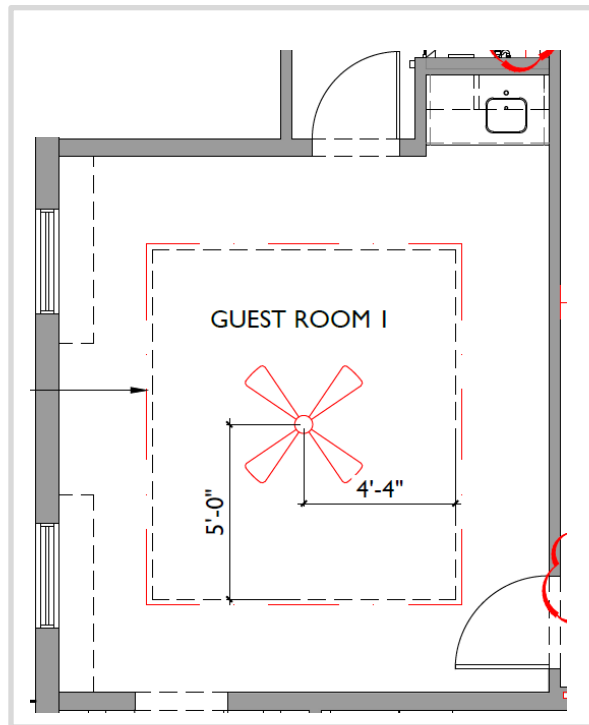

LIGHTING PLAN