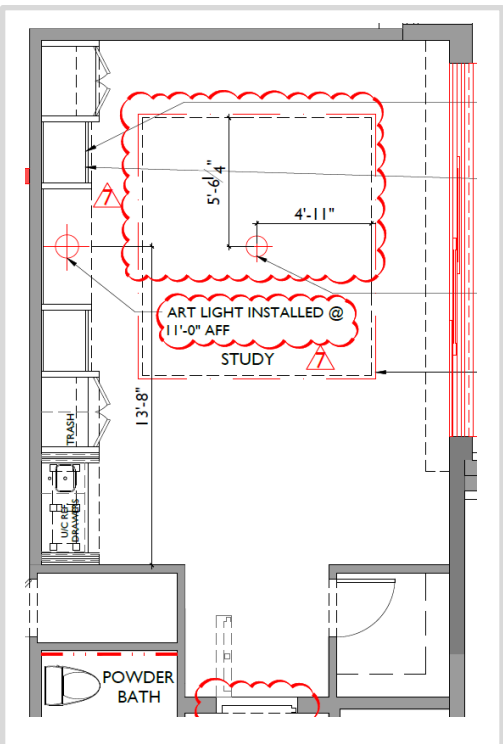

STUDY

FLOOR PLAN

LIGHTING PLAN

BUILT-IN ELEVATION

BACK LIT PANELS AT BACK OF BUILT IN SHELVES

Pricing Disclaimer: All pricing is estimated and is subject to change based on selected fabric and/or finish. Vendors reserve the right to change pricing. Any and all changes will be communicated to the client before ordering.

GUPTA RESIDENCE

STUDY

DESK CHAIR
25.5"W X 27"D X 40"H

DESK
72.5"W X 34.5"D X 30"H

RUG & RUG PAD
9' X 12'

COVE CEILING
WALLCOVERING

CEILING AND WALLS
SW ORIGAMI WHITE

WOOD FLOOR
HERRINGBONE PATTERN

LAMP
15.75"W X ADJ.
HEIGHT 54"-70"

PILLOW
(X1) 18" X 18"

SOFA
76"W X 43"D X 32.5"H

SIDE TABLE
27.75"DIA X 22"H

CHAIR FABRIC

ACCENT CHAIRS (X2)
26.25"W X 27.75"D X 32.88"H

ABSTRACT ART
FINISH: HAND EMBELLISHED GOLD
FRAME: MUTED GOLD GALLERY FLOAT
48.5"W X 62.5"H

GUEST ROOM 1 HALL - ART

FLOOR PLAN

LIGHTING PLAN

AT END OF FOYER - ABSTRACT ART
 FINISH: HAND EMBELLISHED GOLD
 FRAME: FLOATER FRAME – SATIN GOLD
 OVERALL SIZE: 55.75" X 79.75"H

AT MUDROOM ENTRANCE - ABSTRACT ART
 FINISH: IMAGE BRUSH GEL
 FRAME: MUTED FLOATER FRAME – SATIN GOLD
 OVERALL SIZE: 55.75"W X 73.75"H