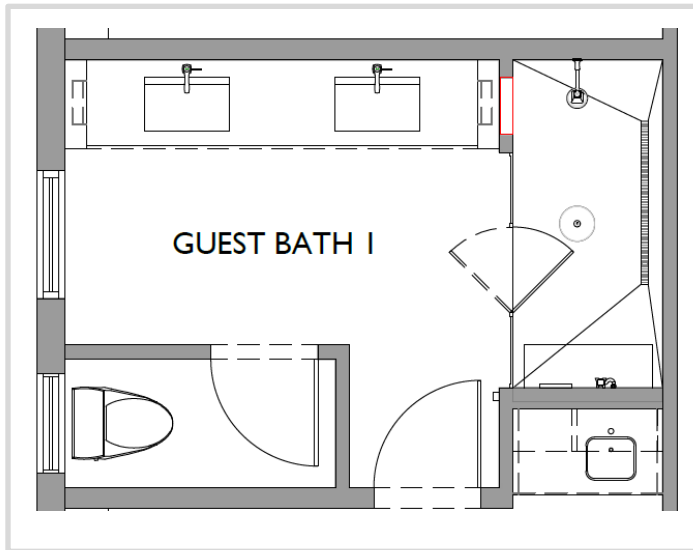

LAMP
15.75"W X ADJ.
HEIGHT 54"-70"

PILLOW
(X1) 18" X 18"

SOFA
76"W X 43"D X 32.5"H

SIDE TABLE
27.75"DIA X 22"H

CHAIR FABRIC

ACCENT CHAIRS (X2)
26.25"W X 27.75"D X 32.88"H

ABSTRACT ART
FINISH: HAND EMBELLISHED GOLD
FRAME: MUTED GOLD GALLERY FLOAT
48.5"W X 62.5"H

GUEST ROOM 1 HALL - ART

FLOOR PLAN

LIGHTING PLAN

AT END OF FOYER - ABSTRACT ART
 FINISH: HAND EMBELLISHED GOLD
 FRAME: FLOATER FRAME – SATIN GOLD
 OVERALL SIZE: 55.75" X 79.75"H

AT MUDROOM ENTRANCE - ABSTRACT ART
 FINISH: IMAGE BRUSH GEL
 FRAME: MUTED FLOATER FRAME – SATIN GOLD
 OVERALL SIZE: 55.75"W X 73.75"H

LIGHTING PLAN

CEILING FAN
60" W
WHITE FINISH
NO LIGHT KIT
QTY: 1

KOHLER BEVERAGE
SYSTEM WITH BAR
SINK IN WHITE

COUNTERTOP AT
MORNING BAR

WOOD FLOOR
FRENCH OAK
10" W PLANK

GUEST BATH 1

FLOOR PLAN

LIGHTING PLAN

COUNTERTOP WITH INTEGRATED SINK

SCONCE
WHITE GLASS WITH
ANTIQUÉ-BURNISHED
BRASS
24" W X 4.5" H X 3" EXT.
QTY: 2

PLUMBING
FIXTURES IN A
BRUSHED BRONZE
FINISH

GUEST ROOM 2

FLOOR PLAN

LIGHTING PLAN

CEILING FAN
60" W
WHITE FINISH
NO LIGHT KIT
QTY: 1