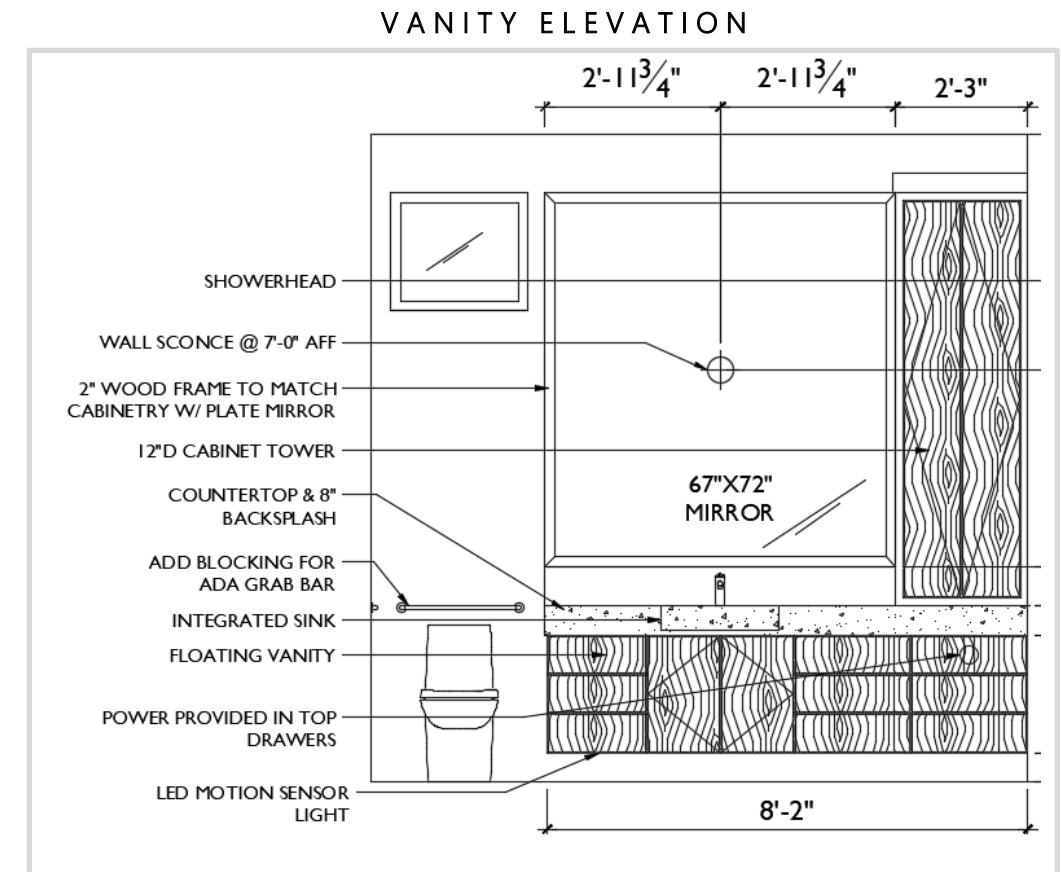

GUEST BATH 2

FLOOR PLAN

LIGHTING PLAN

BATH SCONCE
RIBBED GLASS DETAIL IN
BRUSHED NICKEL FINISH

COUNTERTOP WITH
INTEGRATED SINK

MAIN FLOOR
STONE MOSAIC TILE
23.6" x 47.2" x 3/8"

SHOWER WALLS IN
COORDINATING FIELD TILE
TO MATCH MAIN FLOOR
COMES IN 12" X 24",
24" X 24", 48" X 48"