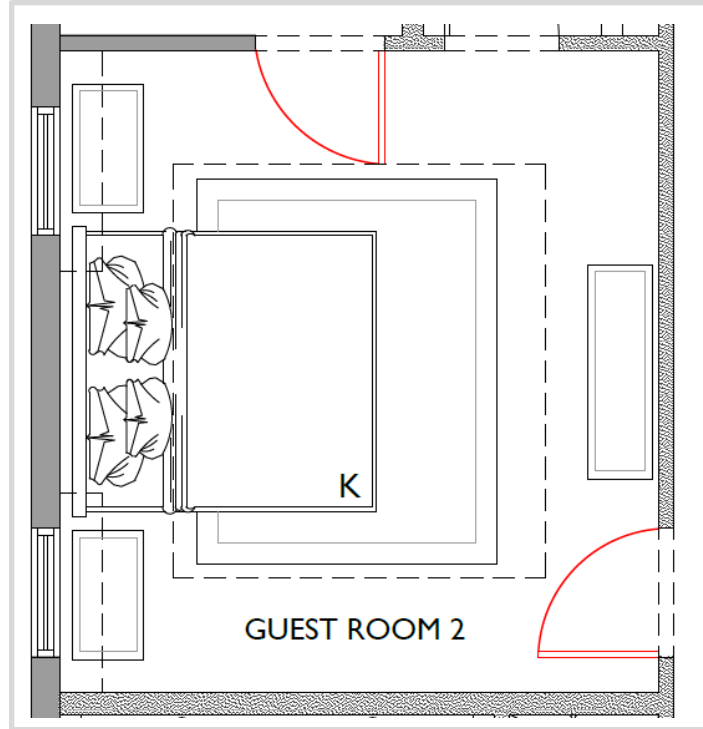

LAMP
15.75"W X ADJ.
HEIGHT 54"-70"

PILLOW
(X1) 18" X 18"

SOFA
76"W X 43"D X 32.5"H

SIDE TABLE
27.75"DIA X 22"H

CHAIR FABRIC

ACCENT CHAIRS (X2)
26.25"W X 27.75"D X 32.88"H

ABSTRACT ART
FINISH: HAND EMBELLISHED GOLD
FRAME: MUTED GOLD GALLERY FLOAT
48.5"W X 62.5"H

GUEST ROOM 1 HALL - ART

FLOOR PLAN

LIGHTING PLAN

AT END OF FOYER - ABSTRACT ART
 FINISH: HAND EMBELLISHED GOLD
 FRAME: FLOATER FRAME – SATIN GOLD
 OVERALL SIZE: 55.75" X 79.75"H

AT MUDROOM ENTRANCE - ABSTRACT ART
 FINISH: IMAGE BRUSH GEL
 FRAME: MUTED FLOATER FRAME – SATIN GOLD
 OVERALL SIZE: 55.75"W X 73.75"H

COUNTERTOP WITH INTEGRATED SINK

SCONCE
WHITE GLASS WITH
ANTIQUÉ-BURNISHED
BRASS
24" W X 4.5" H X 3" EXT.
QTY: 2

PLUMBING
FIXTURES IN A
BRUSHED BRONZE
FINISH

GUEST ROOM 2

FLOOR PLAN

LIGHTING PLAN

CEILING FAN
60" W
WHITE FINISH
NO LIGHT KIT
QTY: 1

GUEST BATH 2

FLOOR PLAN

LIGHTING PLAN

BATH SCONCE
RIBBED GLASS DETAIL IN
BRUSHED NICKEL FINISH

COUNTERTOP WITH
INTEGRATED SINK

MAIN FLOOR
STONE MOSAIC TILE
23.6" x 47.2" x 3/8"

SHOWER WALLS IN
COORDINATING FIELD TILE
TO MATCH MAIN FLOOR
COMES IN 12" X 24",
24" X 24", 48" X 48"