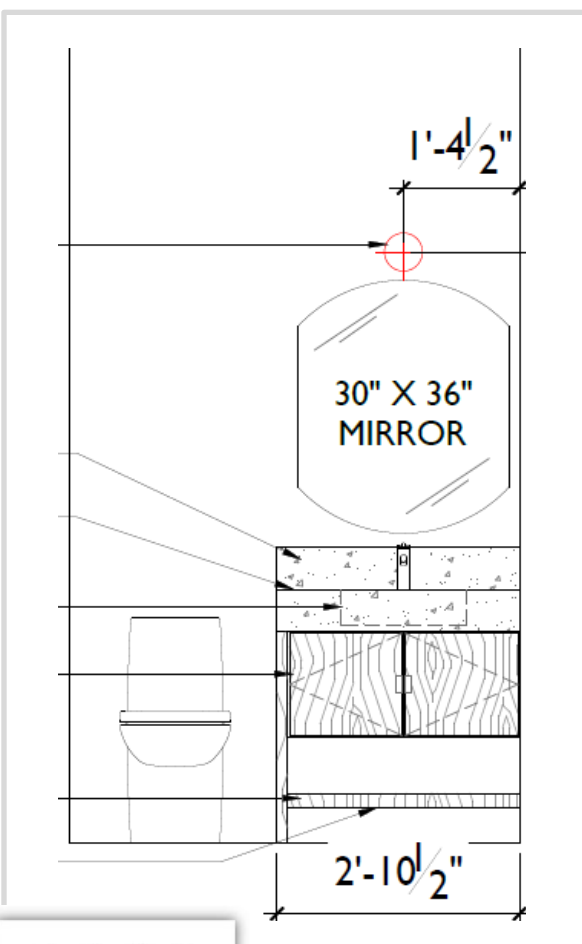

LAMP
15.75"W X ADJ.
HEIGHT 54"-70"

PILLOW
(X1) 18" X 18"

SOFA
76"W X 43"D X 32.5"H

SIDE TABLE
27.75"DIA X 22"H

CHAIR FABRIC

ACCENT CHAIRS (X2)
26.25"W X 27.75"D X 32.88"H

ABSTRACT ART
FINISH: HAND EMBELLISHED GOLD
FRAME: MUTED GOLD GALLERY FLOAT
48.5"W X 62.5"H

GUEST BATH 2

FLOOR PLAN

LIGHTING PLAN

BATH SCONCE
RIBBED GLASS DETAIL IN
BRUSHED NICKEL FINISH

COUNTERTOP WITH
INTEGRATED SINK

MAIN FLOOR
STONE MOSAIC TILE
23.6" x 47.2" x 3/8"

SHOWER WALLS IN
COORDINATING FIELD TILE
TO MATCH MAIN FLOOR
COMES IN 12" X 24",
24" X 24", 48" X 48"

COUNTERTOP
AT BAR

MASSAGE/YOGA BATH

FLOOR PLAN

30" X 36" MIRROR

1'-4 1/2"

2'-10 1/2"

VANITY SCNCE
SPANISH ALABASTER
WITH BRASS DETAIL

COUNTERTOP WITH
INTEGRATED SINK