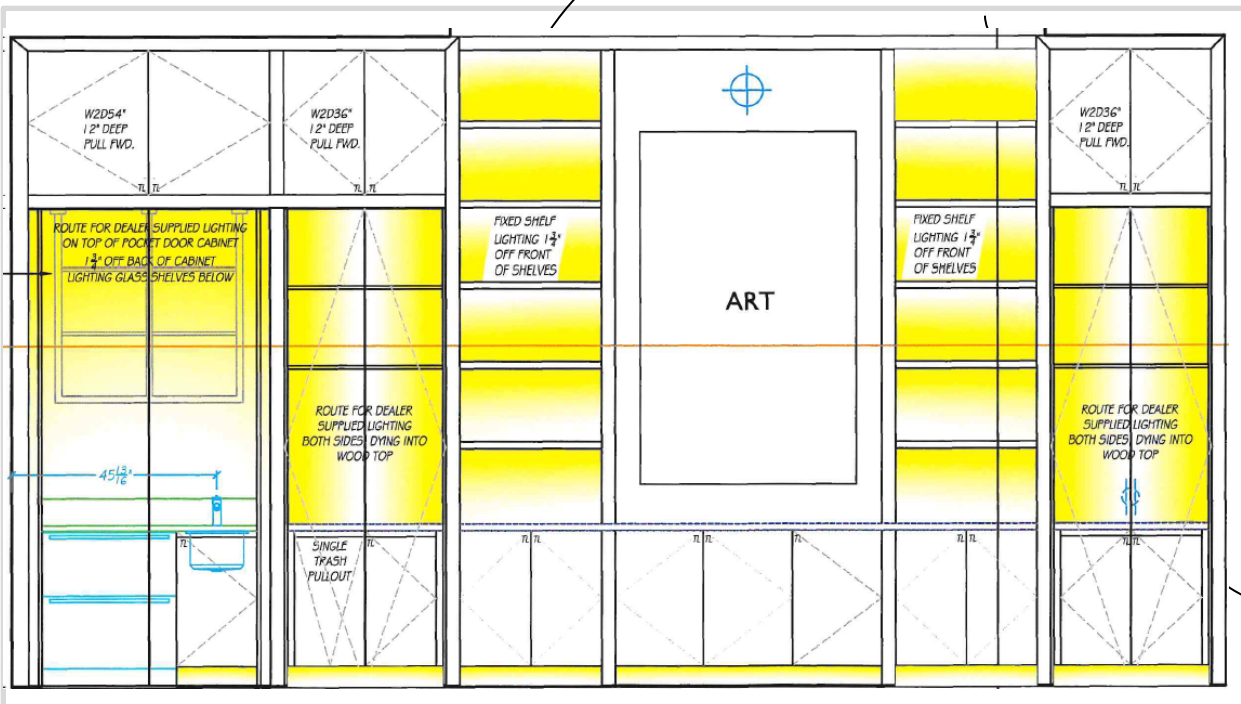

STUDY

FLOOR PLAN

LIGHTING PLAN

BUILT-IN ELEVATION

BACK LIT PANELS AT BACK OF BUILT IN SHELVES

Pricing Disclaimer: All pricing is estimated and is subject to change based on selected fabric and/or finish. Vendors reserve the right to change pricing. Any and all changes will be communicated to the client before ordering.

GUPTA RESIDENCE

STUDY

DESK CHAIR
25.5"W X 27"D X 40"H

DESK
72.5"W X 34.5"D X 30"H

RUG & RUG PAD
9' X 12'

COVE CEILING
WALLCOVERING

CEILING AND WALLS
SW ORIGAMI WHITE

WOOD FLOOR
HERRINGBONE PATTERN

LAMP
15.75"W X ADJ.
HEIGHT 54"-70"

PILLOW
(X1) 18" X 18"

SOFA
76"W X 43"D X 32.5"H

SIDE TABLE
27.75"DIA X 22"H

CHAIR FABRIC

ACCENT CHAIRS (X2)
26.25"W X 27.75"D X 32.88"H

ABSTRACT ART
FINISH: HAND EMBELLISHED GOLD
FRAME: MUTED GOLD GALLERY FLOAT
48.5"W X 62.5"H

GUEST ROOM 1 HALL - ART

FLOOR PLAN

LIGHTING PLAN

AT END OF FOYER - ABSTRACT ART
 FINISH: HAND EMBELLISHED GOLD
 FRAME: FLOATER FRAME – SATIN GOLD
 OVERALL SIZE: 55.75" X 79.75"H

AT MUDROOM ENTRANCE - ABSTRACT ART
 FINISH: IMAGE BRUSH GEL
 FRAME: MUTED FLOATER FRAME – SATIN GOLD
 OVERALL SIZE: 55.75"W X 73.75"H