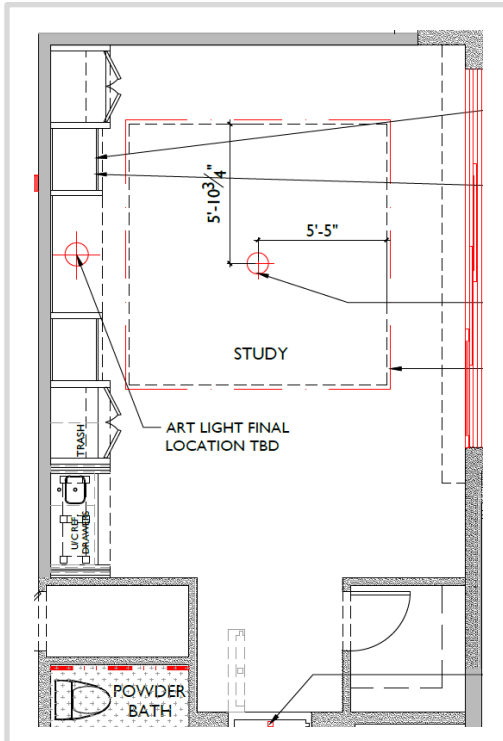

STUDY

FLOOR PLAN

LIGHTING PLAN

BUILT-IN ELEVATION

BACK LIT PANELS AT BACK OF BUILT IN SHELVES

Pricing Disclaimer: All pricing is estimated and is subject to change based on selected fabric and/or finish. Vendors reserve the right to change pricing. Any and all changes will be communicated to the client before ordering.

GUPTA RESIDENCE

STUDY

DESK CHAIR
25.5"W X 27"D X 40"H

DESK
72.5"W X 34.5"D X 30"H

RUG & RUG PAD
9' X 12'

COVE CEILING
WALLCOVERING

CEILING AND WALLS
SW ORIGAMI WHITE

WOOD FLOOR
HERRINGBONE PATTERN

LAMP
15.75"W X ADJ.
HEIGHT 54"-70"

PILLOW
(X1) 18" X 18"

SOFA
76"W X 43"D X 32.5"H

SIDE TABLE
27.75"DIA X 22"H

CHAIR FABRIC

ACCENT CHAIRS (X2)
26.25"W X 27.75"D X 32.88"H

ABSTRACT ART
FINISH: HAND EMBELLISHED GOLD
FRAME: MUTED GOLD GALLERY FLOAT
48.5"W X 62.5"H

GUEST ROOM 1 HALL - ART

FLOOR PLAN

LIGHTING PLAN

AT END OF FOYER - ABSTRACT ART
 FINISH: HAND EMBELLISHED GOLD
 FRAME: FLOATER FRAME – SATIN GOLD
 OVERALL SIZE: 55.75" X 79.75"H

AT MUDROOM ENTRANCE - ABSTRACT ART
 FINISH: IMAGE BRUSH GEL
 FRAME: MUTED FLOATER FRAME – SATIN GOLD
 OVERALL SIZE: 55.75"W X 73.75"H