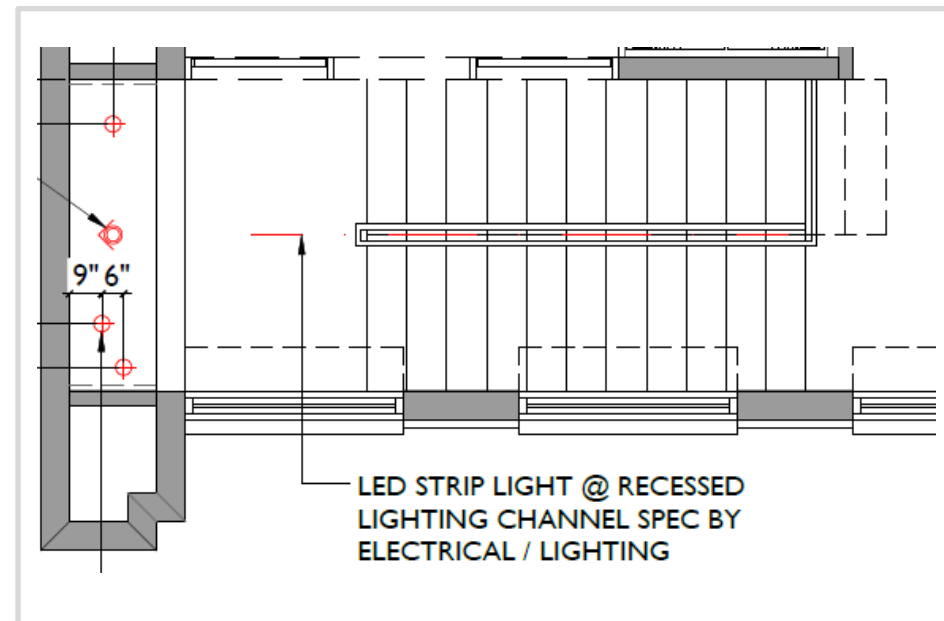

# BACK STAIRCASE LANDING

FLOOR PLAN

LIGHTING PLAN

PENDANTS  
 FLORAL SELENITE  
 CRYSTAL PENDANT  
 HUNG AT VARIOUS  
 HEIGHTS  
 6" DIA X 6" H

WOOD FLOOR  
 FRENCH OAK  
 10" W PLANK