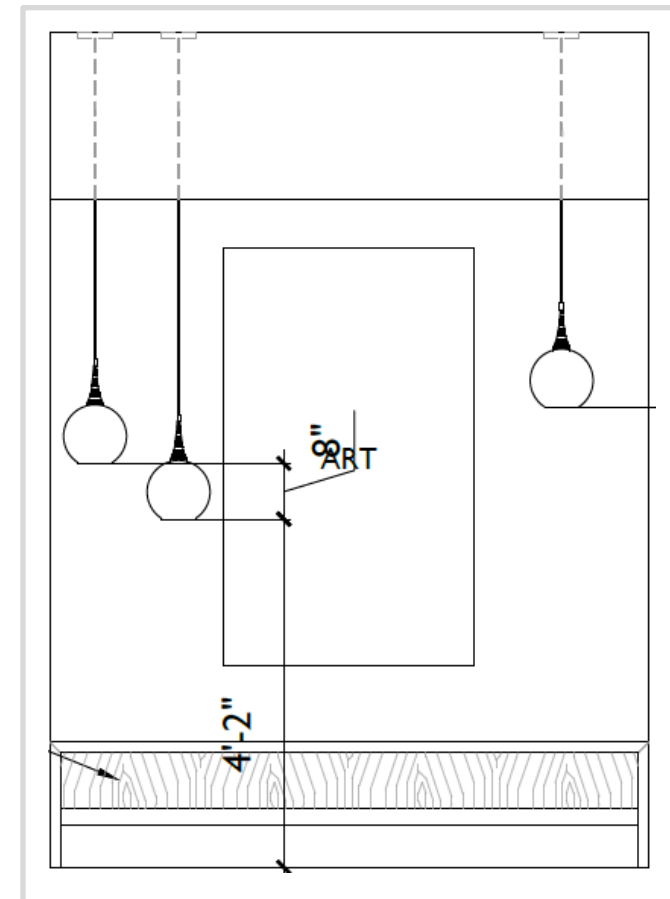

# BACK STAIRCASE LANDING

FLOOR PLAN

LIGHTING PLAN

PENDANTS  
 FLORAL SELENITE  
 CRYSTAL PENDANT  
 HUNG AT VARIOUS  
 HEIGHTS  
 6" DIA X 6" H

WOOD FLOOR  
 FRENCH OAK  
 10" W PLANK