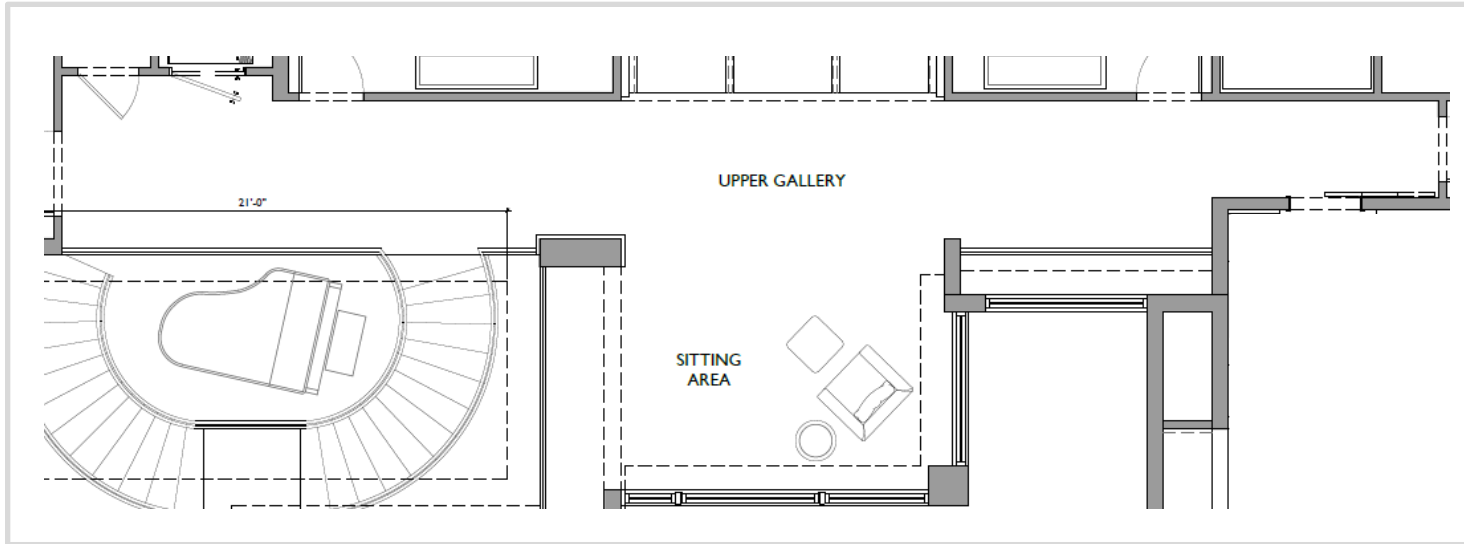

# UPPER GALLERY & 2<sup>ND</sup> FLOOR SITTING AREA

FLOOR PLAN

LIGHTING PLAN

BUILT IN ELEVATION

KETRA ART LIGHT  
24" W  
KETRA COMPATIBLE  
ANTIQUE BURNISHED  
BRASS FINISH  
QTY: 1

CHANDELIER  
43.3" DIA X 8.4" H  
FINISH: SOFT GOLD AND  
WHITE  
QTY: 1