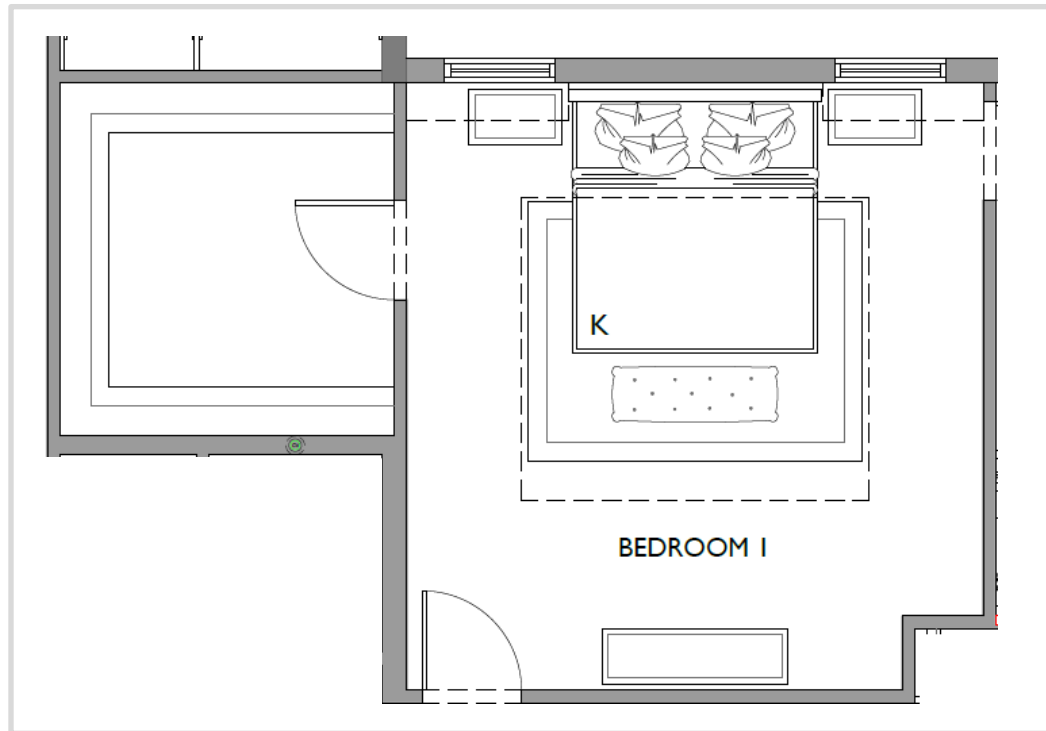

BEDROOM 1 UPSTAIRS

FLOOR PLAN