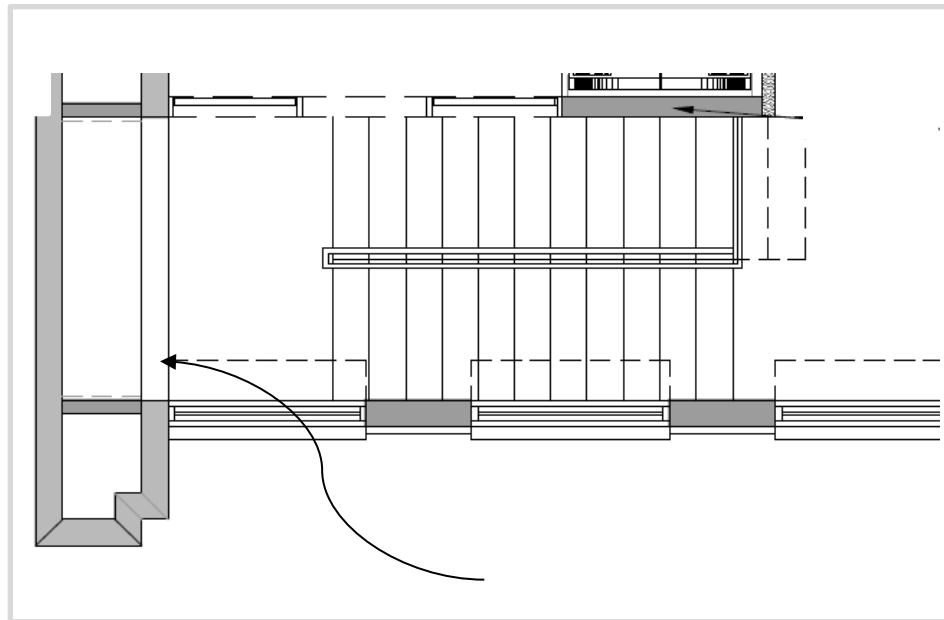

# BACK STAIRCASE LANDING

FLOOR PLAN

LIGHTING PLAN

PENDANTS  
 FLORAL SELENITE  
 CRYSTAL PENDANT  
 HUNG AT VARIOUS  
 HEIGHTS  
 6" DIA X 6" H

WOOD FLOOR  
 FRENCH OAK  
 10" W PLANK

# 2<sup>ND</sup> FLOOR SITTING AREA- CHAISES RESELECTION

FURNITURE PLAN

**ABSTRACT ART**  
FINISH: IMAGE BRUSH GEL  
FRAME: MUTED GOLD GALLERY  
FLOAT  
25.5"W X 36.5"H

CEILING AND WALLS  
SW ORIGAMI WHITE

WOOD FLOOR  
10" PLANK

STAIRCASE COVE WALLCOVERING

**SIDE TABLE (X2)**  
16"W X 12"D X 20.5"H

**LEFT & RIGHT CHAISE (1 EACH)**  
72"W X 30"D X 27.5"H

CHAISE FABRIC

PILLOW FABRIC

**RUG & RUG PAD**  
8' X 10'