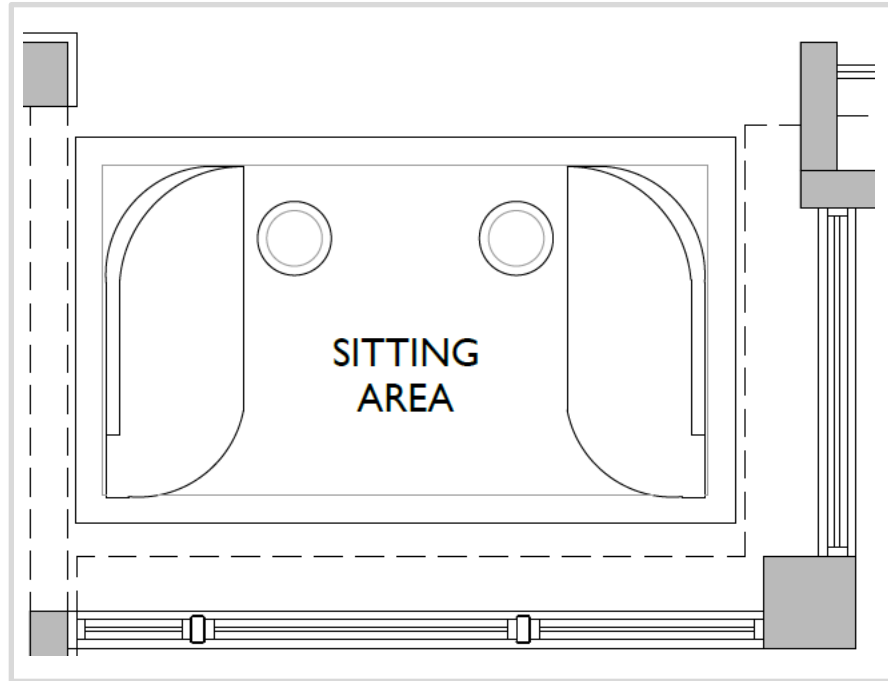

# BACK STAIRCASE LANDING

FLOOR PLAN

LIGHTING PLAN

PENDANTS  
 FLORAL SELENITE  
 CRYSTAL PENDANT  
 HUNG AT VARIOUS  
 HEIGHTS  
 6" DIA X 6" H

WOOD FLOOR  
 FRENCH OAK  
 10" W PLANK

# 2<sup>ND</sup> FLOOR SITTING AREA- CHAISES RESELECTION

FURNITURE PLAN

**ABSTRACT ART**  
FINISH: IMAGE BRUSH GEL  
FRAME: MUTED GOLD GALLERY  
FLOAT  
25.5"W X 36.5"H

CEILING AND WALLS  
SW ORIGAMI WHITE

WOOD FLOOR  
10" PLANK

STAIRCASE COVE WALLCOVERING

**SIDE TABLE (X2)**  
16"W X 12"D X 20.5"H

**LEFT & RIGHT CHAISE (1 EACH)**  
72"W X 30"D X 27.5"H

CHAISE FABRIC

PILLOW FABRIC

**RUG & RUG PAD**  
8' X 10'

# GAME ROOM

GAME ROOM WALL ELEVATION

FURNITURE PLAN

LIGHTING PLAN

CONSOLE TABLE FINISH/DETAIL

SOFA CONSOLE TABLE  
FINISH: DUAL TONE BRASS  
86"W X 14"D X 30"H

SOFA  
144"W X 72"D X 34.5"H

WALLS & TRIM  
CUSTOM COLOR TO  
MATCH WALLCOVERING