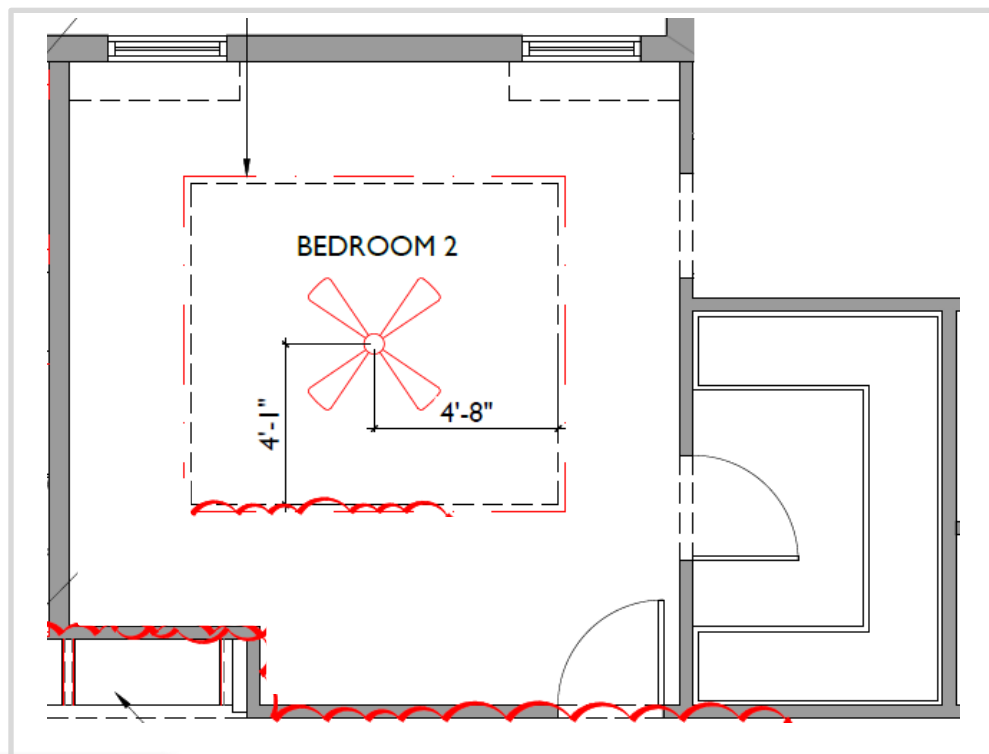

LIGHTING PLAN