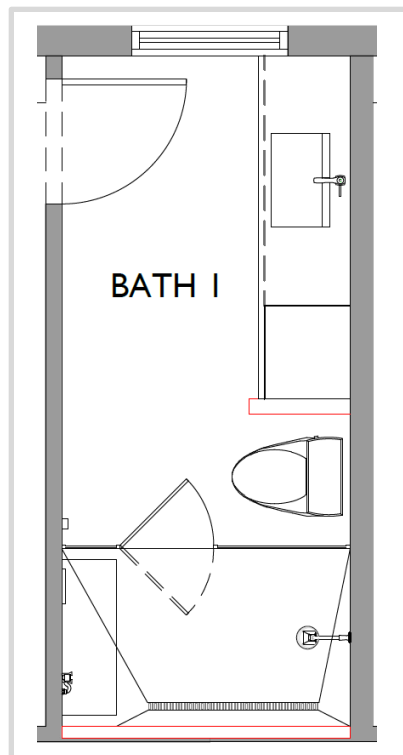

# BATH 1 – LEVEL 2

FLOOR PLAN

VANITY SCONCES  
POLISHED NICKEL  
SCONCES WITH A  
SEEDED GLASS DETAIL  
4.25" W X 22" H

MIRROR  
FINISH: POLISHED NICKEL  
36" W X 42" H

WALLS, CEILING & TRIM  
SW ORIGAMI WHITE