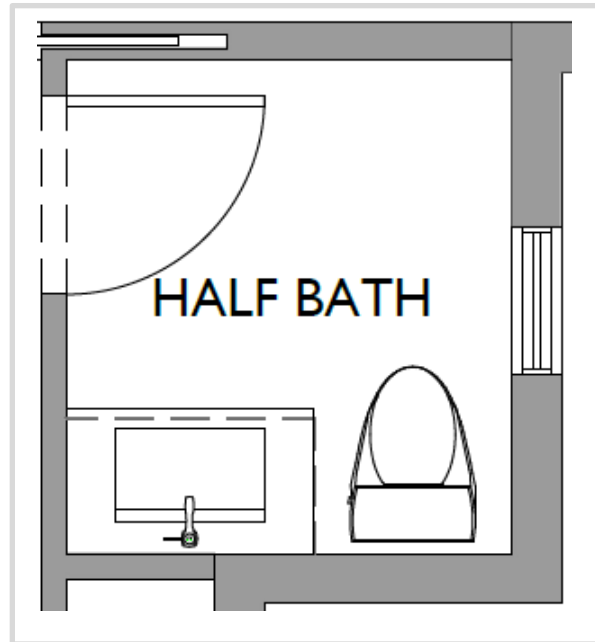

# GAME ROOM

GAME ROOM WALL ELEVATION

FURNITURE PLAN

LIGHTING PLAN

CONSOLE TABLE FINISH/DETAIL

SOFA CONSOLE TABLE  
FINISH: DUAL TONE BRASS  
86"W X 14"D X 30"H

SOFA  
144"W X 72"D X 34.5"H

WALLS & TRIM  
CUSTOM COLOR TO  
MATCH WALLCOVERING

CEILING  
SW ORIGAMI WHITE

WALLCOVERING AT BUILT IN

PILLOWS  
(X2) 22" X 22"  
(X2) 20" X 20"

SOFA FABRIC

NESTING SIDE TABLES  
FINISH: GUNMETAL & GREY MARBLE  
15.5"L X 10"W X 18"H  
19.75"L X 12.75"W X 22"H

CARPET

# GAME ROOM HALF BATH – LEVEL 2

FLOOR PLAN

ELEVATION

VANITY LIGHT  
WISPY TEXTURAL GLASS SCONCE  
WITH A BLACK LINEAR BAR

GLASS DETAIL

MIRROR  
FINISH: BLACK  
24" W X 36" H

KOHLER FAUCET  
IN VIBRANT  
TITANIUM