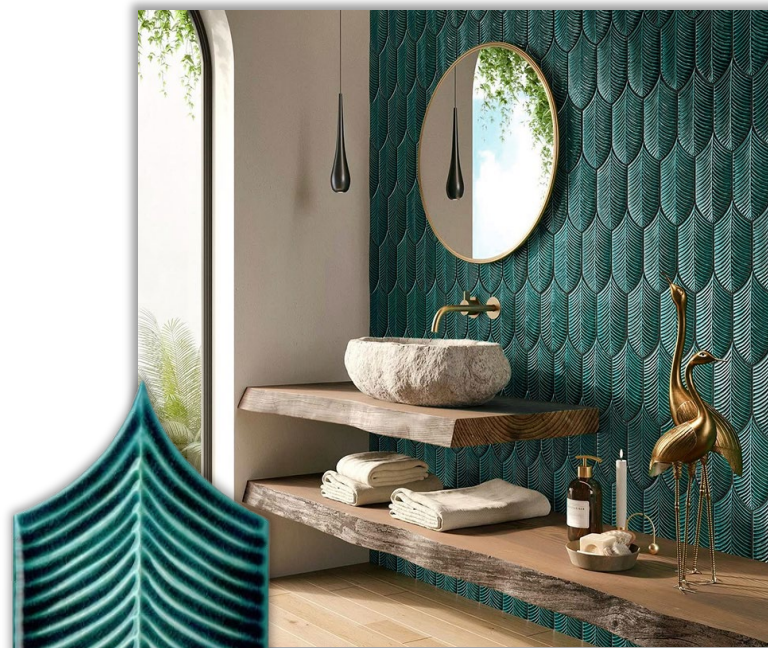

BACKSPLASH
GLOSSY CRACKLE
CERAMIC TILE IN TEAL
3.94" X 7.9"