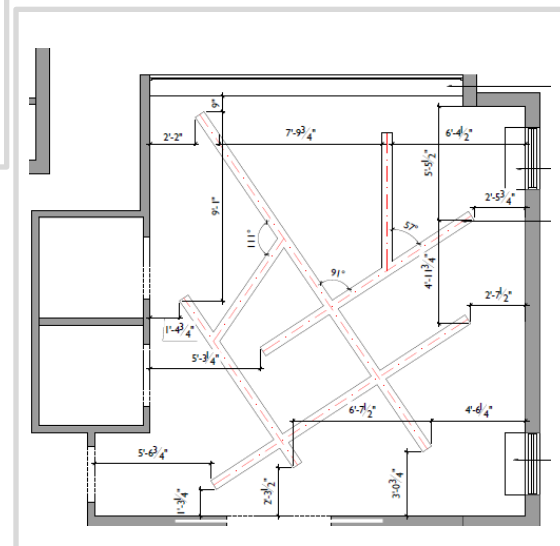

WOOD FLOOR  
10" PLANK

STAIRCASE COVE WALLCOVERING

**SIDE TABLE (X2)**  
16"W X 12"D X 20.5"H

**LEFT & RIGHT CHAISE (1 EACH)**  
72"W X 30"D X 27.5"H

CHAISE FABRIC

PILLOW FABRIC

**RUG & RUG PAD**  
8' X 10'

# GAME ROOM

GAME ROOM WALL ELEVATION

FURNITURE PLAN

LIGHTING PLAN

CONSOLE TABLE FINISH/DETAIL

SOFA CONSOLE TABLE  
FINISH: DUAL TONE BRASS  
86"W X 14"D X 30"H

SOFA  
144"W X 72"D X 34.5"H

WALLS & TRIM  
CUSTOM COLOR TO  
MATCH WALLCOVERING