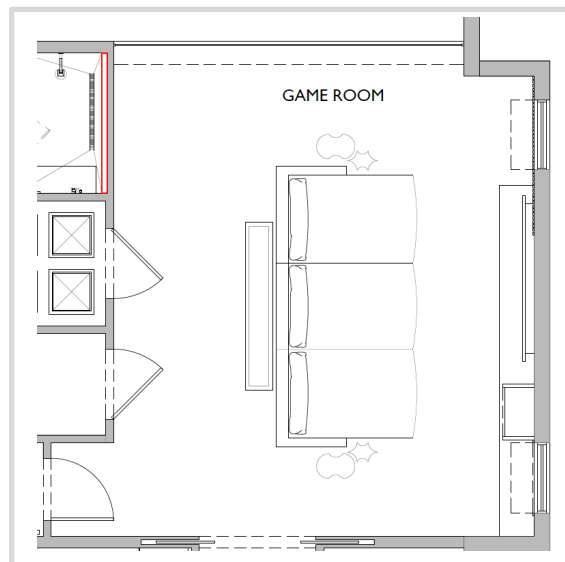

# 2<sup>ND</sup> FLOOR SITTING AREA- CHAISES RESELECTION

FURNITURE PLAN

**ABSTRACT ART**  
FINISH: IMAGE BRUSH GEL  
FRAME: MUTED GOLD GALLERY  
FLOAT  
25.5"W X 36.5"H

CEILING AND WALLS  
SW ORIGAMI WHITE

WOOD FLOOR  
10" PLANK

STAIRCASE COVE WALLCOVERING

**SIDE TABLE (X2)**  
16"W X 12"D X 20.5"H

**LEFT & RIGHT CHAISE (1 EACH)**  
72"W X 30"D X 27.5"H

CHAISE FABRIC

PILLOW FABRIC

**RUG & RUG PAD**  
8' X 10'

# GAME ROOM

GAME ROOM WALL ELEVATION

FURNITURE PLAN

LIGHTING PLAN

CONSOLE TABLE FINISH/DETAIL

SOFA CONSOLE TABLE  
FINISH: DUAL TONE BRASS  
86"W X 14"D X 30"H

SOFA  
144"W X 72"D X 34.5"H

WALLS & TRIM  
CUSTOM COLOR TO  
MATCH WALLCOVERING