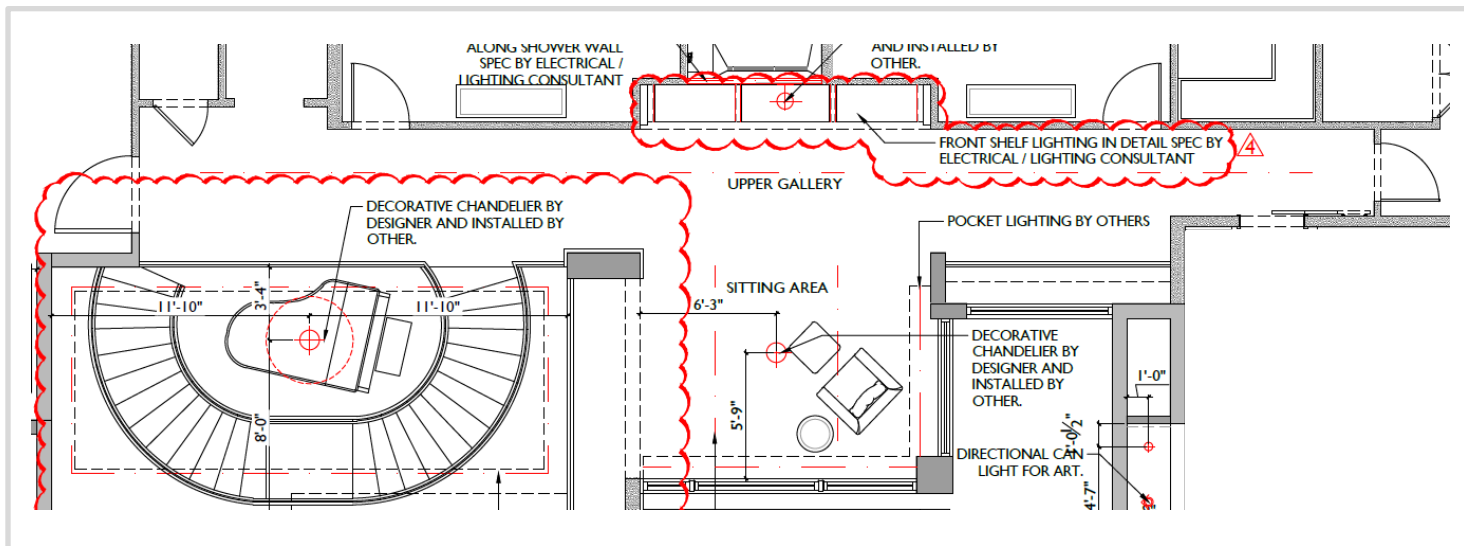

LIGHTING PLAN