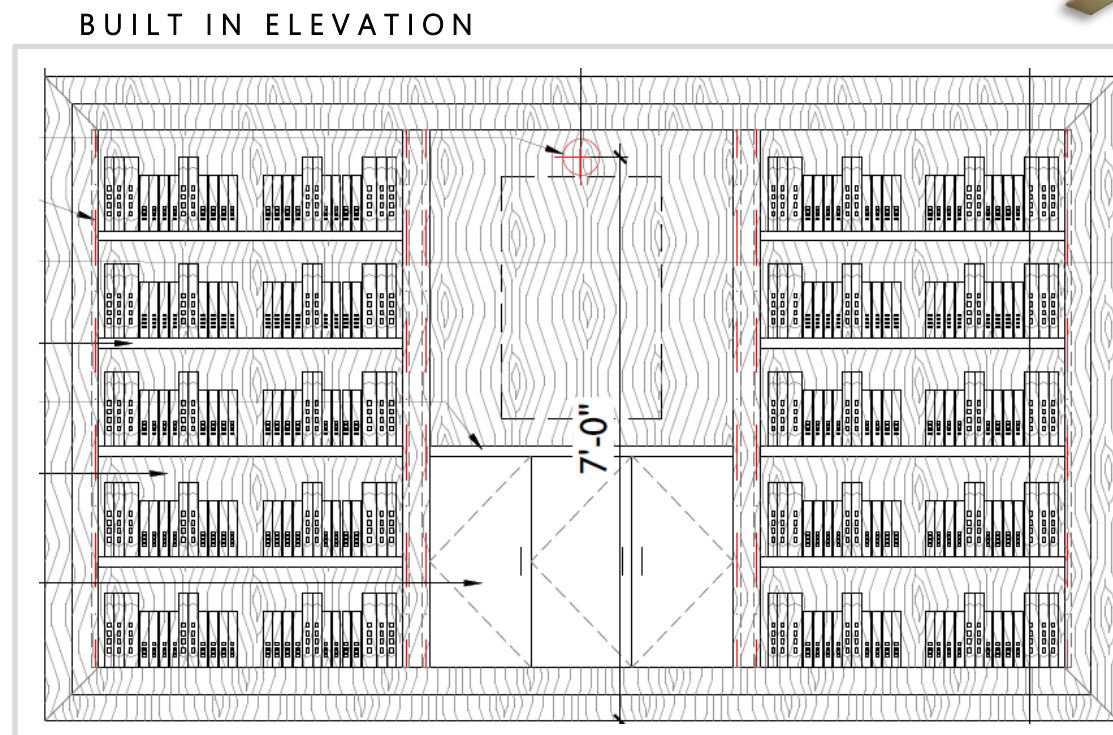

# UPPER GALLERY & 2<sup>ND</sup> FLOOR SITTING AREA

FLOOR PLAN

LIGHTING PLAN

BUILT IN ELEVATION

KETRA ART LIGHT  
24" W  
KETRA COMPATIBLE  
ANTIQUE BURNISHED  
BRASS FINISH  
QTY: 1

CHANDELIER  
43.3" DIA X 8.4" H  
FINISH: SOFT GOLD AND  
WHITE  
QTY: 1