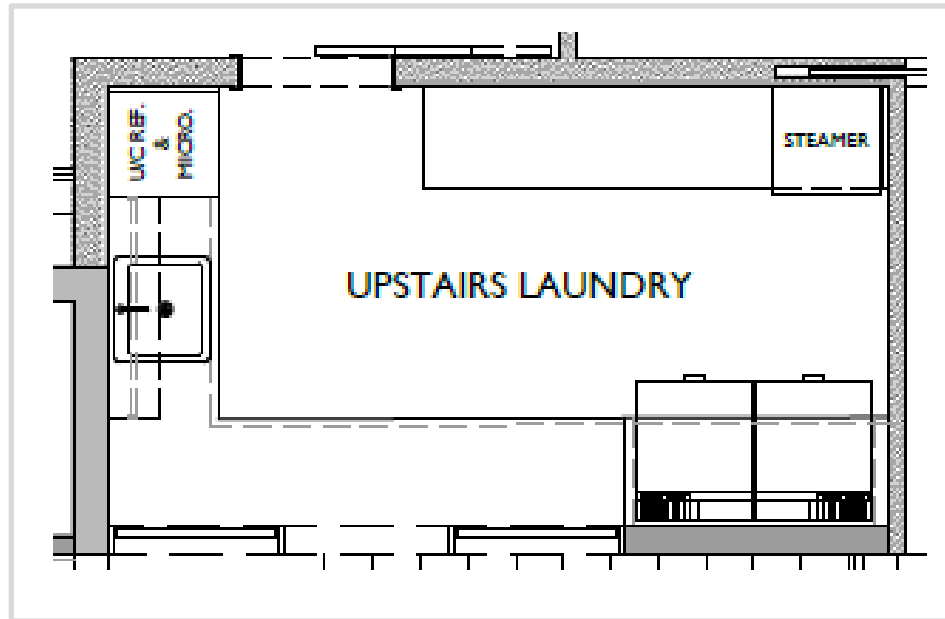

LAUNDRY - UPSTAIRS

FLOOR PLAN