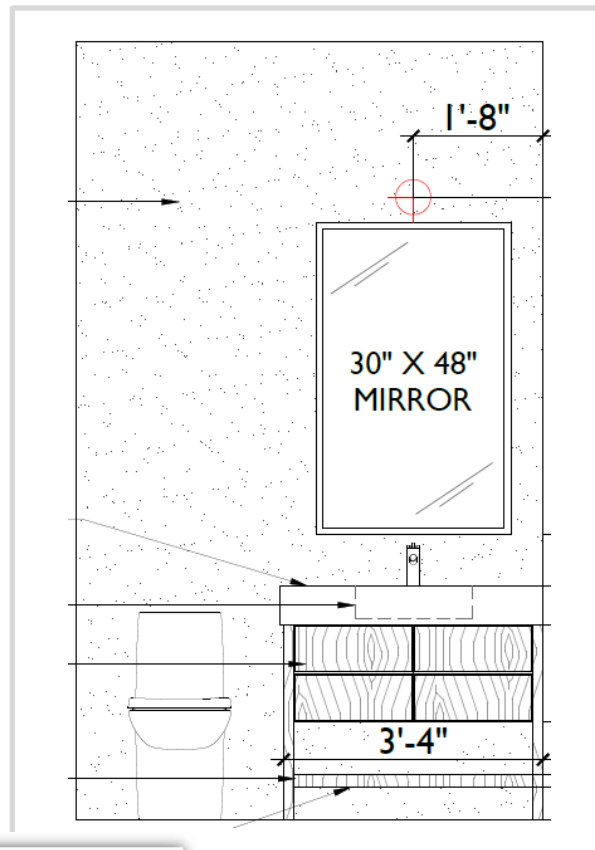

GAME ROOM HALF BATH – LEVEL 2

ELEVATION