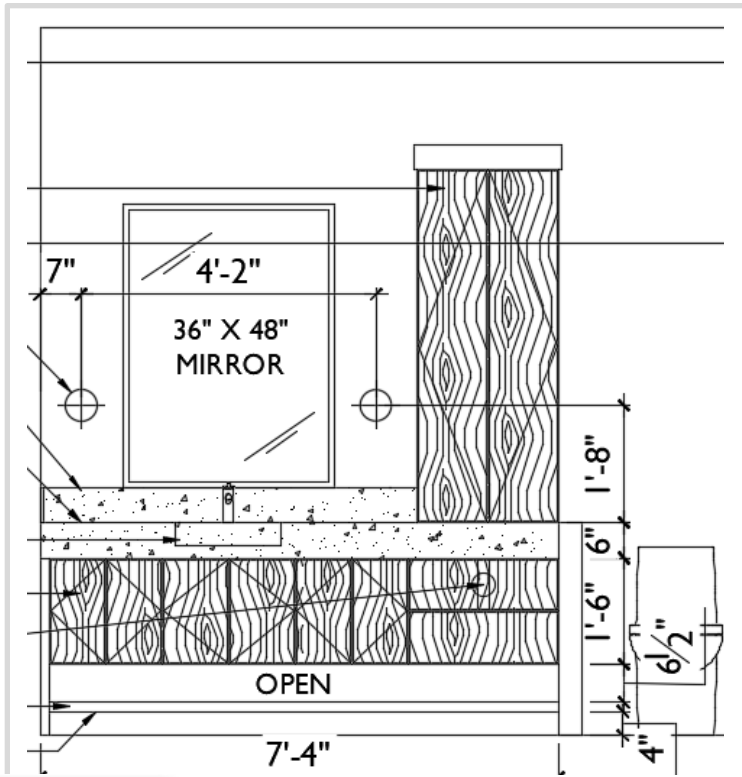

# BATH 1 – LEVEL 2

FLOOR PLAN

VANITY SCONCES  
POLISHED NICKEL  
SCONCES WITH A  
SEEDED GLASS DETAIL  
4.25" W X 22" H

MIRROR  
FINISH: POLISHED NICKEL  
36" W X 42" H

WALLS, CEILING & TRIM  
SW ORIGAMI WHITE