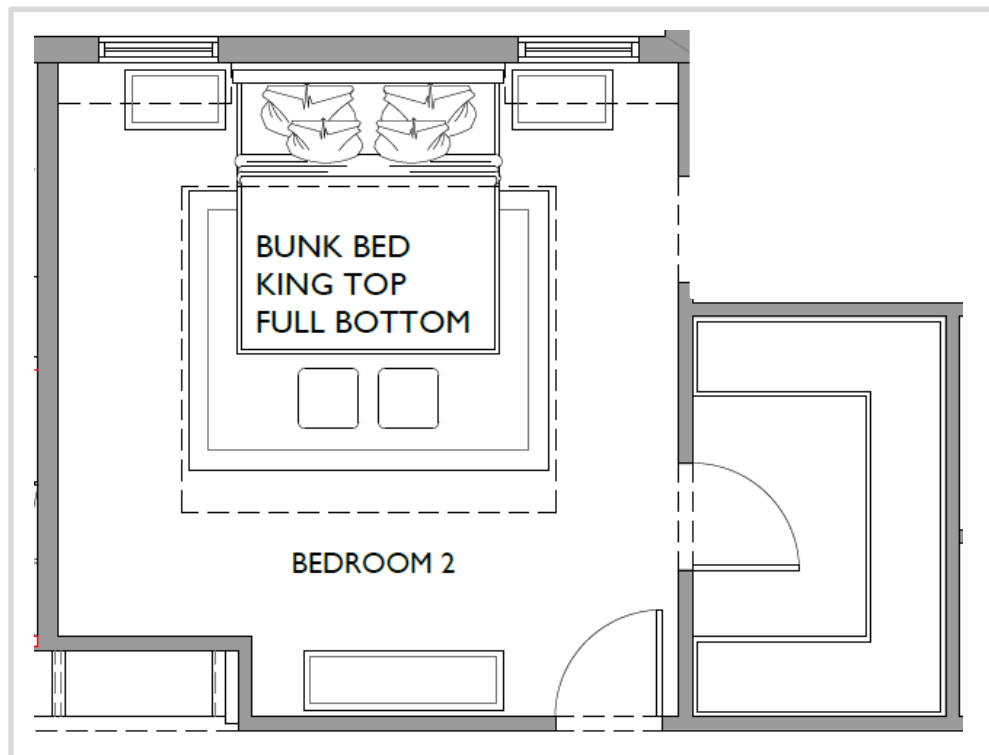

BEDROOM 2 UPSTAIRS

FLOOR PLAN