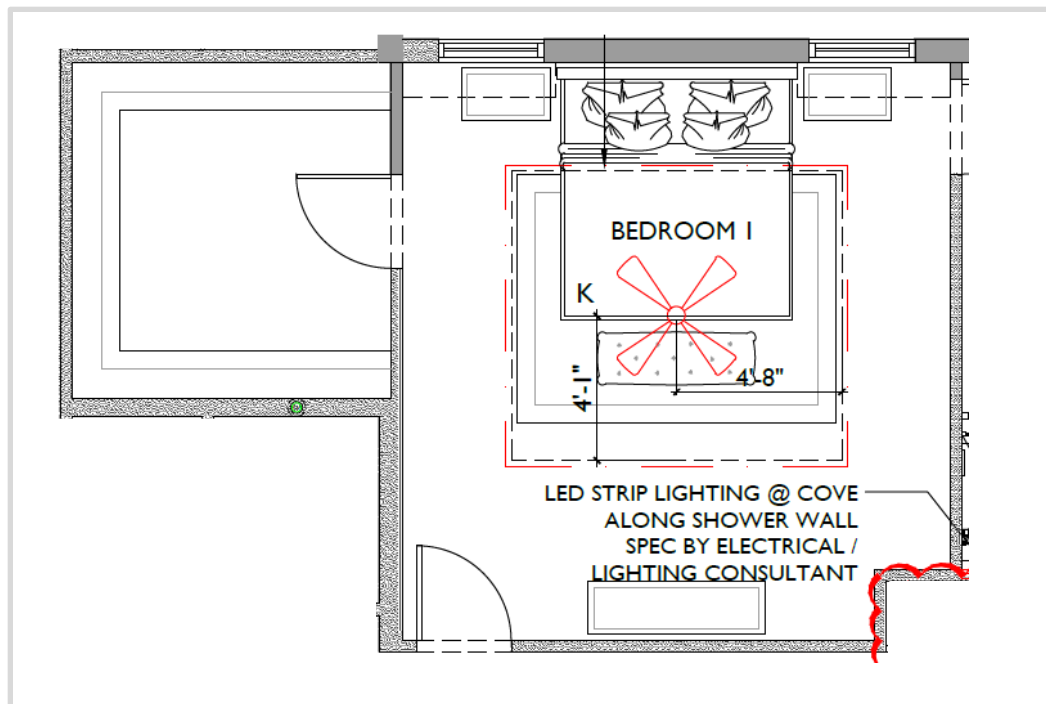

LIGHTING PLAN