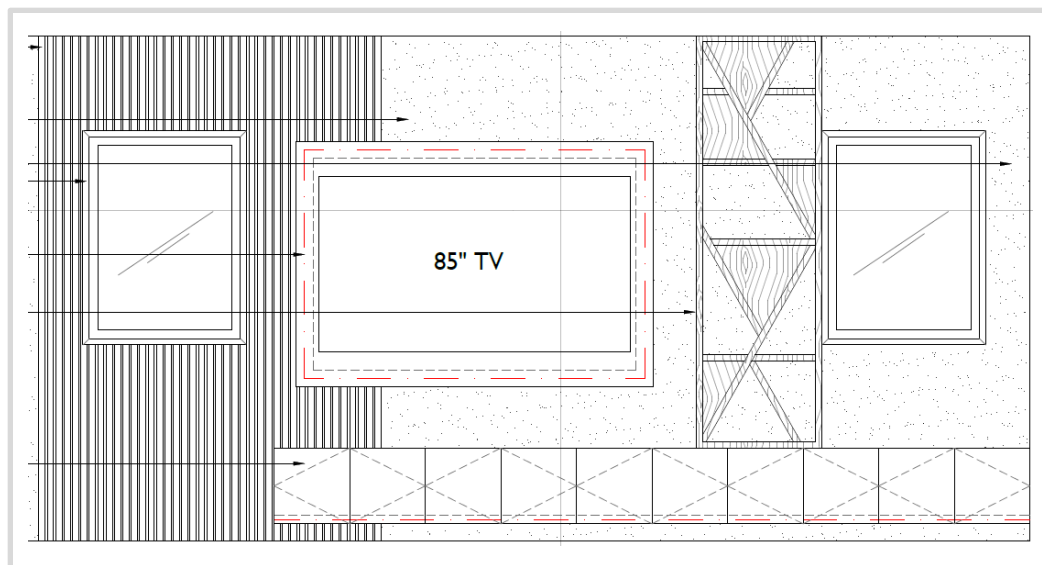

# 2<sup>ND</sup> FLOOR SITTING AREA- CHAISES RESELECTION

FURNITURE PLAN

**ABSTRACT ART**  
FINISH: IMAGE BRUSH GEL  
FRAME: MUTED GOLD GALLERY  
FLOAT  
25.5"W X 36.5"H

CEILING AND WALLS  
SW ORIGAMI WHITE

WOOD FLOOR  
10" PLANK

STAIRCASE COVE WALLCOVERING

**SIDE TABLE (X2)**  
16"W X 12"D X 20.5"H

**LEFT & RIGHT CHAISE (1 EACH)**  
72"W X 30"D X 27.5"H

CHAISE FABRIC

PILLOW FABRIC

**RUG & RUG PAD**  
8' X 10'

# GAME ROOM

GAME ROOM WALL ELEVATION

FURNITURE PLAN

LIGHTING PLAN

CONSOLE TABLE FINISH/DETAIL

SOFA CONSOLE TABLE  
FINISH: DUAL TONE BRASS  
86"W X 14"D X 30"H

SOFA  
144"W X 72"D X 34.5"H

WALLS & TRIM  
CUSTOM COLOR TO  
MATCH WALLCOVERING