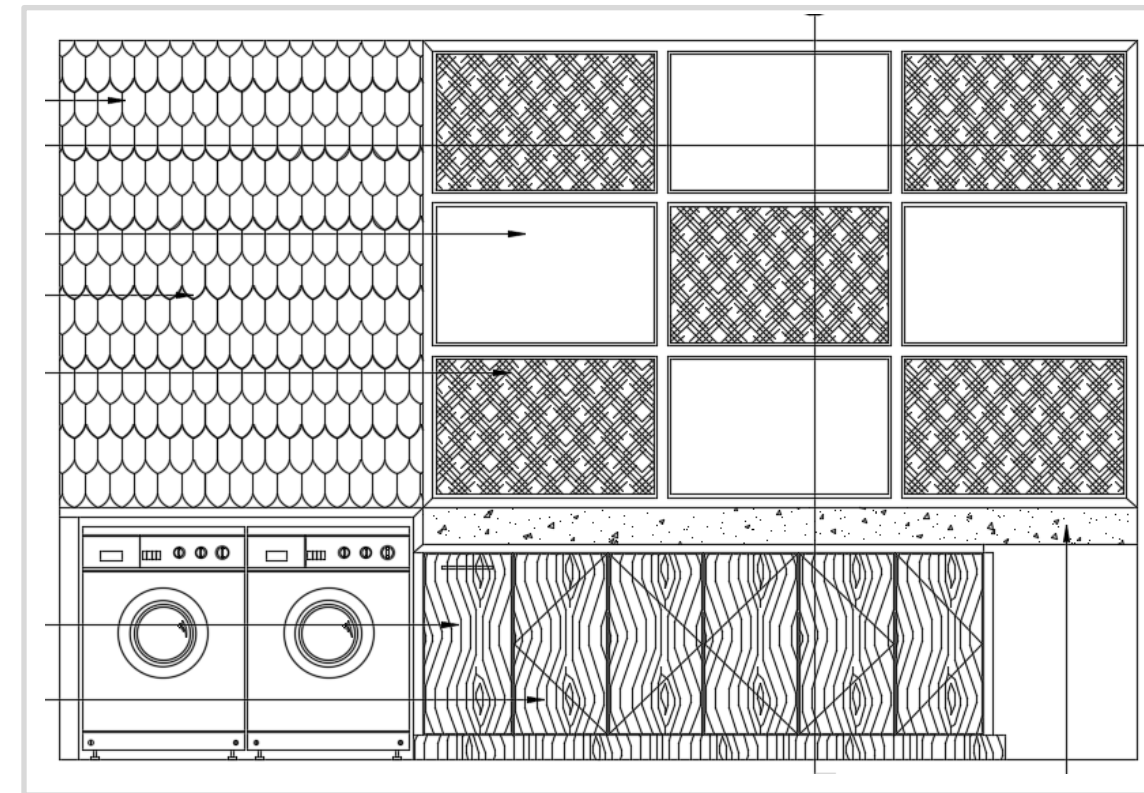

LAUNDRY - UPSTAIRS

ELEVATION