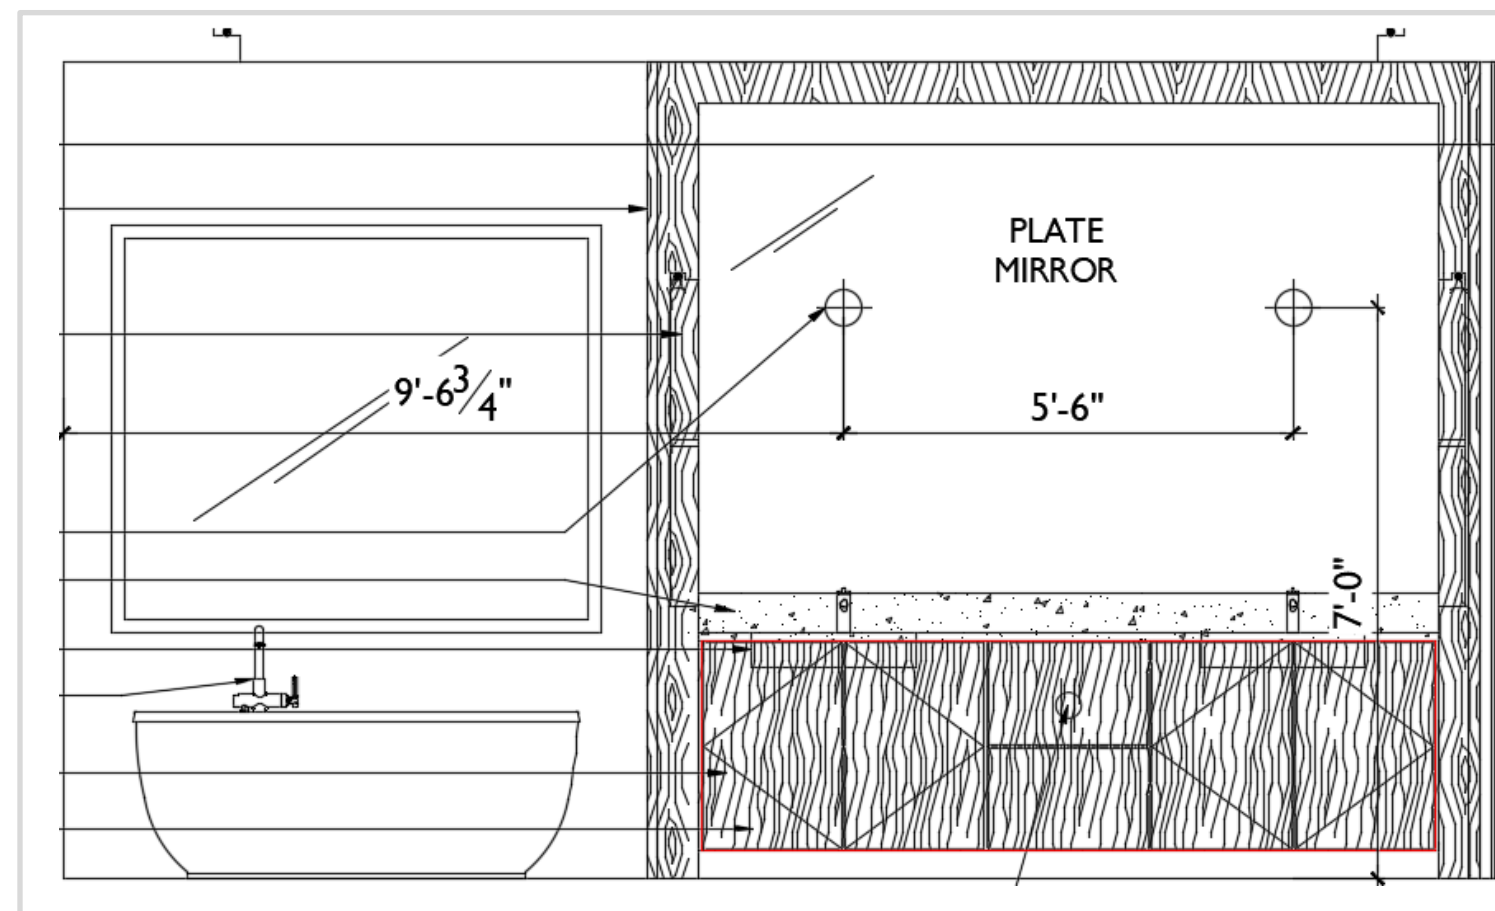

METAL FINISH

GLASS FINISH

WOOD FLOOR
FRENCH OAK
10" W PLANK

MASTER BATH SINK VANITIES

FLOOR PLAN

LIGHTING PLAN

VANITY SCONCE
ALABASTER SHADE WITH
STERLING SILVER FINISH
27"W X 8.7"H X 5.8" EXT
QTY: 2

VANITY ELEVATION

MASTER BATH MAKE-UP VANITY

FLOOR PLAN

LIGHTING PLAN

PENDANTS
 STERLING METAL FINISH WITH
 FUSED GLASS FRAGMENT
 DETAILS
 3.3" DIA X 16.8" H
 QTY: 3 AT VARYING HEIGHTS

GLASS DETAIL

VANITY ELEVATION

COVERED LANAI LIVING

FURNITURE PLAN

SOFA & CHAIR FABRIC

(X6) LUMBAR PILLOW
3 ON EACH SOFA

OUTDOOR SOFA (X2)
FINISH: SLATE GREY DURA WOOD
81.25"W X 29.5"D X 34"H

OUTDOOR END TABLES (X2)
FINISH: WHITE AGATE STONE TOP WITH CHANNELLED RATTAN IN WHITE
25.75"L X 21.25"W X 22"H