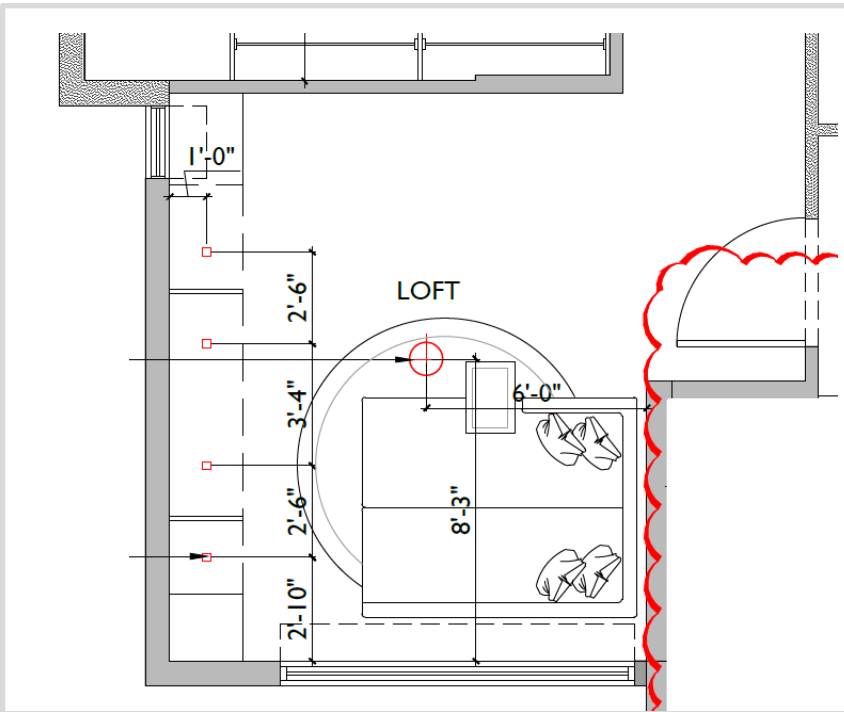

MAIN FLOOR
 CREMA POLISHED FIELD TILE
 12" X 24"

MASTER SUITE BEDROOM

FLOOR PLAN

WET BAR ELEVATION

LIGHTING PLAN

BOTTOM VIEW OF FIXTURE

WALLCOVERING AT CEILING COVE

KOHLER BEVERAGE SYSTEM WITH BAR SINK IN STAINLESS

CHANDELIER
BRANCH LIKE CHANDELIER WITH CRACKLED GLASS GLOBES IN AN ANTIQUE BRASS FINISH
70"W X 60"D X 31.5"H

COUNTERTOP AT WET BAR

WOOD FLOOR
FRENCH OAK
10"W PLANK

MASTER SUITE LOFT

FLOOR PLAN

LIGHTING PLAN