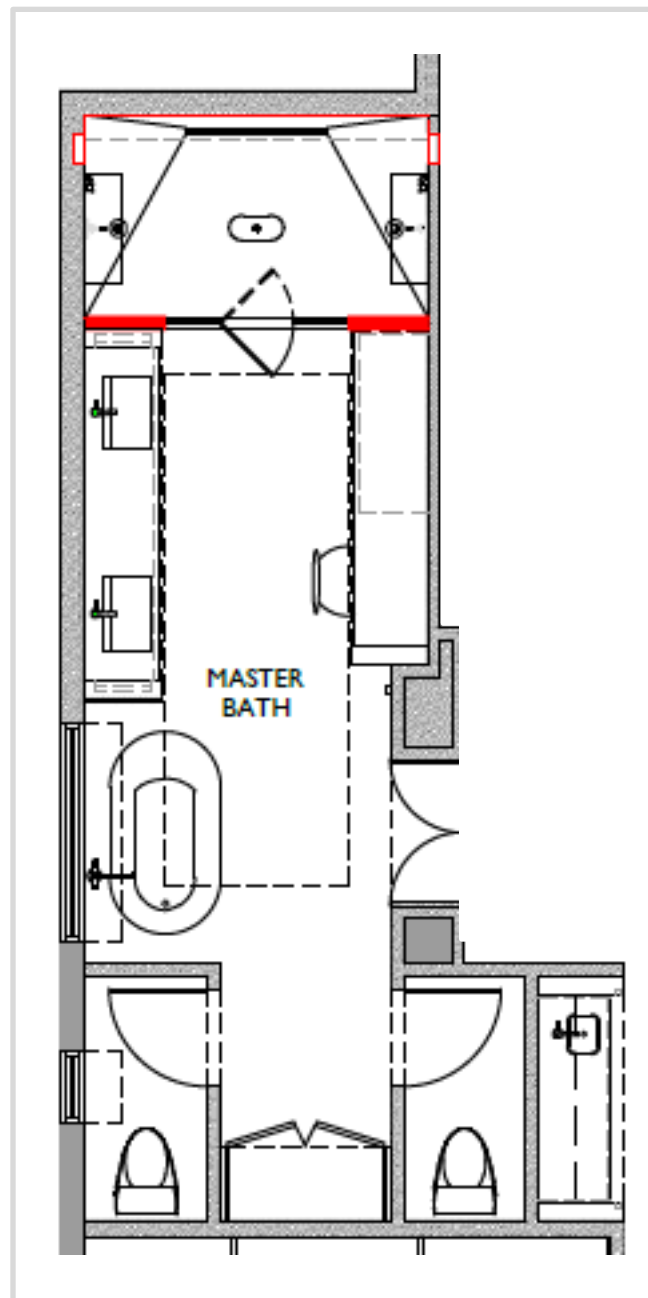

MASTER BATH MAKE-UP VANITY

FLOOR PLAN