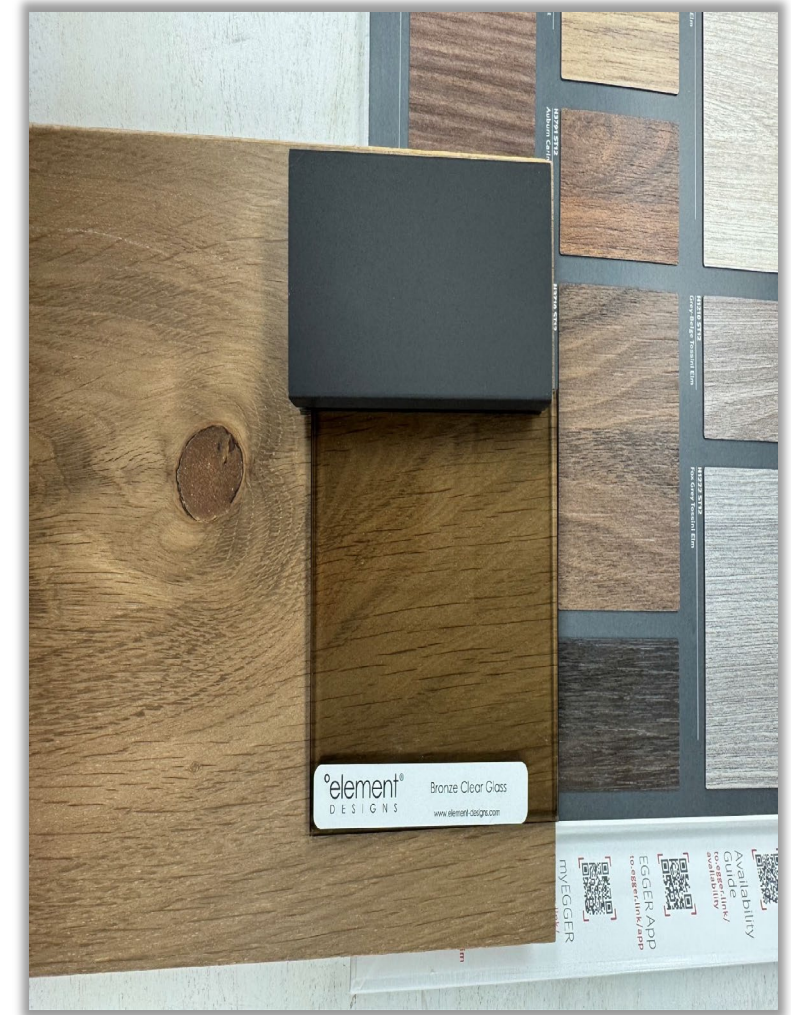

WOOD FLOOR
FRENCH OAK
10" W PLANK