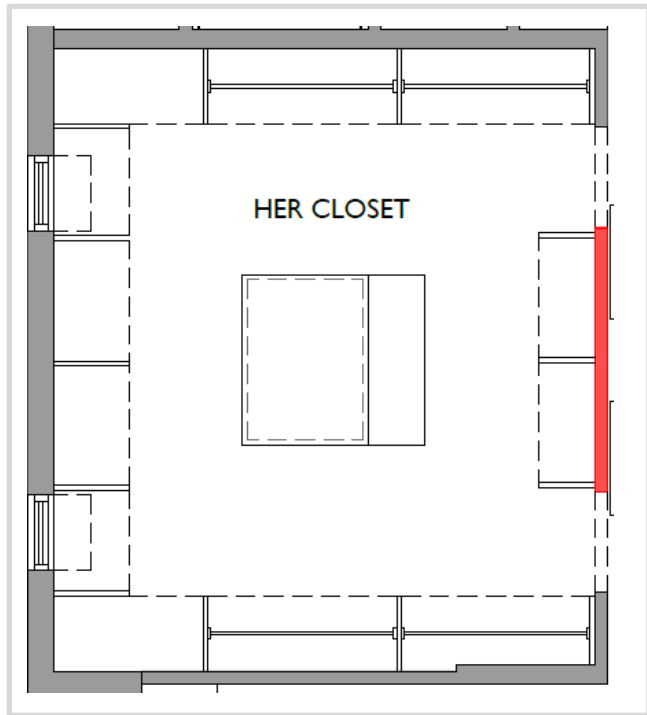

BATH 2 – LEVEL 2

FLOOR PLAN

VANITY ELEVATION

VANITY SCONCE
 WHITE MILK GLASS COLUMN WITH A
 BURNISHED BRASS END DETAIL
 32" W X 4.5" H

WALLS, CEILING & TRIM
 SW ORIGAMI WHITE

MIRROR
 FINISH: POLISHED
 BRONZE
 36" W X 42" H

MAIN FLOOR
 CREMA POLISHED FIELD TILE
 12" X 24"

MASTER SUITE BEDROOM

FLOOR PLAN

WET BAR ELEVATION

LIGHTING PLAN

BOTTOM VIEW OF FIXTURE

WALLCOVERING AT CEILING COVE

KOHLER BEVERAGE SYSTEM WITH BAR SINK IN STAINLESS

CHANDELIER
BRANCH LIKE CHANDELIER WITH CRACKLED GLASS GLOBES IN AN ANTIQUE BRASS FINISH
70"W X 60"D X 31.5"H

COUNTERTOP AT WET BAR

WOOD FLOOR
FRENCH OAK
10"W PLANK

MASTER SUITE LOFT

FLOOR PLAN

LIGHTING PLAN

CHANDELIER
ART GLASS WITH A STERLING
METAL FINISH
35.8" DIA X 4" H

WOOD FLOOR
FRENCH OAK
10" W PLANK

MASTER SUITE - HER CLOSET

FLOOR PLAN

WOOD FINISH METAL FINISH GLASS FINISH

CHANDELIER
 CAPIZ SHELL WITH WROUGHT
 SILVER IRON AND PEARLIZED
 WHITE CHAIN
 43.5" W X 18" H