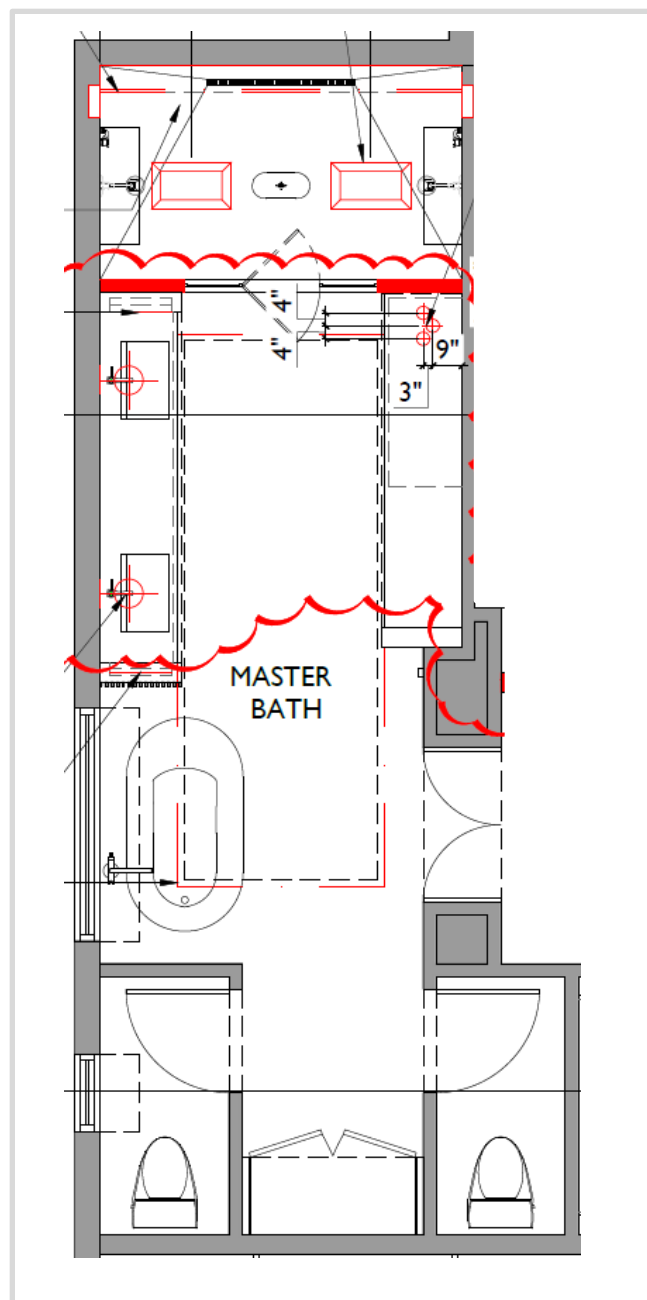

CHANDELIER
BRANCH LIKE CHANDELIER WITH CRACKLED GLASS GLOBES IN AN ANTIQUE BRASS FINISH
70"W X 60"D X 31.5"H

COUNTERTOP AT WET BAR

WOOD FLOOR
FRENCH OAK
10"W PLANK

MASTER SUITE LOFT

FLOOR PLAN

LIGHTING PLAN

LIGHTING PLAN

WOOD FLOOR
 FRENCH OAK
 10" W PLANK

MASTER SUITE - HIS CLOSET - MASTERPIECE CLOSETS

FLOOR PLAN

LIGHTING PLAN

LED STRIP LIGHT

HIS CLOSET

WOOD FINISH

METAL FINISH

GLASS FINISH

WOOD FLOOR
FRENCH OAK
10" W PLANK

MASTER BATH SINK VANITIES

FLOOR PLAN

LIGHTING PLAN

VANITY SCONCE
ALABASTER SHADE WITH
STERLING SILVER FINISH
27"W X 8.7"H X 5.8" EXT
QTY: 2

VANITY ELEVATION

FURNITURE PLAN

SOFA & CHAIR FABRIC

(X6) LUMBAR PILLOW
3 ON EACH SOFA

OUTDOOR SOFA (X2)
FINISH: SLATE GREY DURA WOOD
81.25"W X 29.5"D X 34"H

OUTDOOR END TABLES (X2)
FINISH: WHITE AGATE STONE TOP WITH CHANNELLED RATTAN IN WHITE
25.75"L X 21.25"W X 22"H