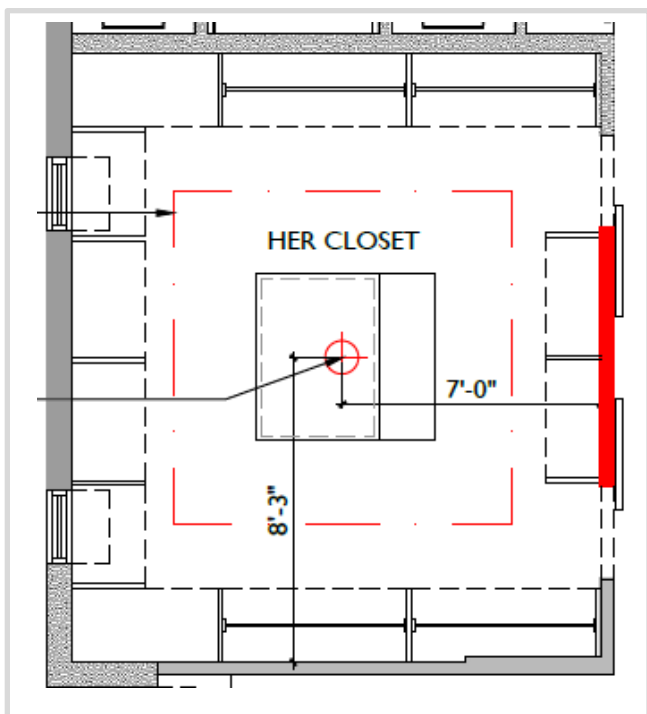

BATH 2 – LEVEL 2

FLOOR PLAN

VANITY ELEVATION

VANITY SCONCE
 WHITE MILK GLASS COLUMN WITH A
 BURNISHED BRASS END DETAIL
 32" W X 4.5" H

WALLS, CEILING & TRIM
 SW ORIGAMI WHITE

MIRROR
 FINISH: POLISHED
 BRONZE
 36" W X 42" H

MAIN FLOOR
 CREMA POLISHED FIELD TILE
 12" X 24"

MASTER SUITE BEDROOM

FLOOR PLAN

WET BAR ELEVATION

LIGHTING PLAN

BOTTOM VIEW OF FIXTURE

WALLCOVERING AT CEILING COVE

KOHLER BEVERAGE SYSTEM WITH BAR SINK IN STAINLESS

CHANDELIER
BRANCH LIKE CHANDELIER WITH CRACKLED GLASS GLOBES IN AN ANTIQUE BRASS FINISH
70"W X 60"D X 31.5"H

COUNTERTOP AT WET BAR

WOOD FLOOR
FRENCH OAK
10"W PLANK

MASTER SUITE LOFT

FLOOR PLAN

LIGHTING PLAN

CHANDELIER
ART GLASS WITH A STERLING
METAL FINISH
35.8" DIA X 4" H

WOOD FLOOR
FRENCH OAK
10" W PLANK

MASTER SUITE - HER CLOSET

FLOOR PLAN

WOOD FINISH METAL FINISH GLASS FINISH

CHANDELIER
 CAPIZ SHELL WITH WROUGHT
 SILVER IRON AND PEARLIZED
 WHITE CHAIN
 43.5" W X 18" H