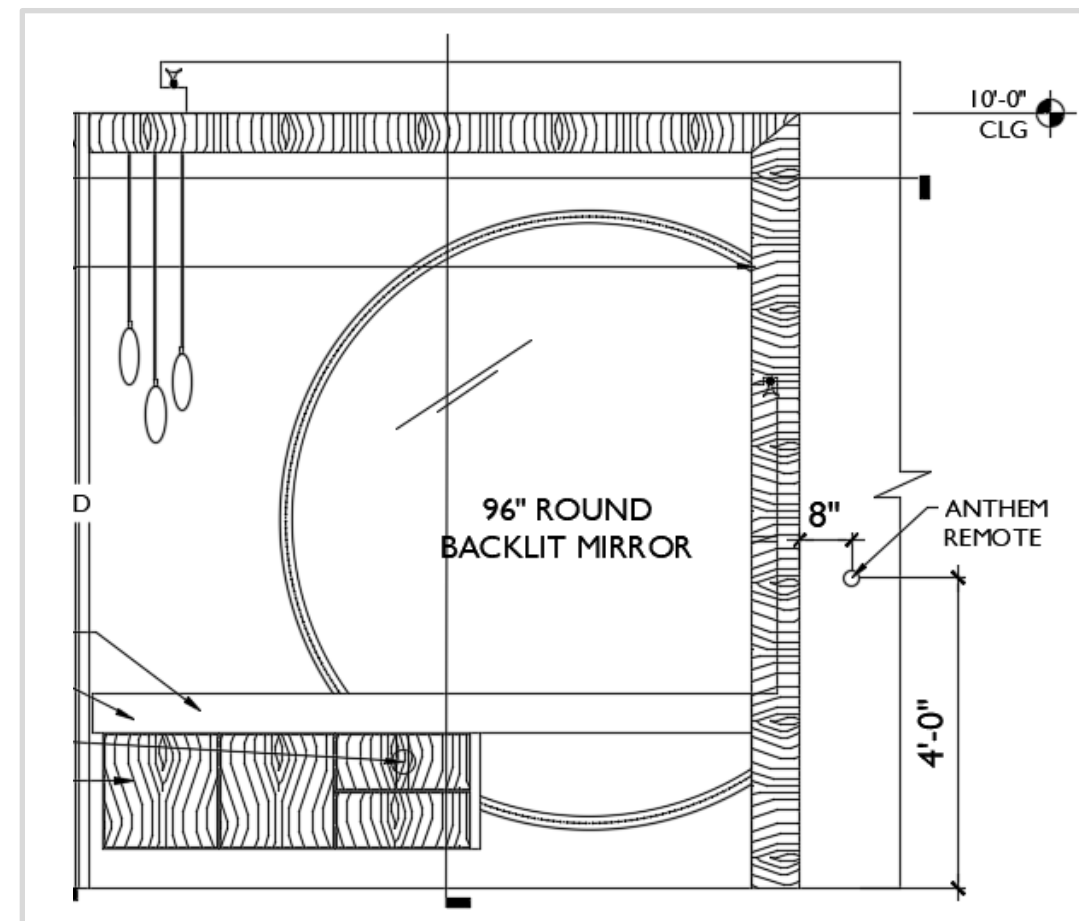

MASTER BATH MAKE-UP VANITY

FLOOR PLAN

LIGHTING PLAN

PENDANTS
 STERLING METAL FINISH WITH
 FUSED GLASS FRAGMENT
 DETAILS
 3.3" DIA X 16.8" H
 QTY: 3 AT VARYING HEIGHTS

GLASS DETAIL

VANITY ELEVATION

COVERED LANAI LIVING

FURNITURE PLAN

SOFA & CHAIR FABRIC

(X6) LUMBAR PILLOW
3 ON EACH SOFA

OUTDOOR SOFA (X2)
FINISH: SLATE GREY DURA WOOD
81.25"W X 29.5"D X 34"H

OUTDOOR END TABLES (X2)
FINISH: WHITE AGATE STONE TOP WITH CHANNELLED RATTAN IN WHITE
25.75"L X 21.25"W X 22"H