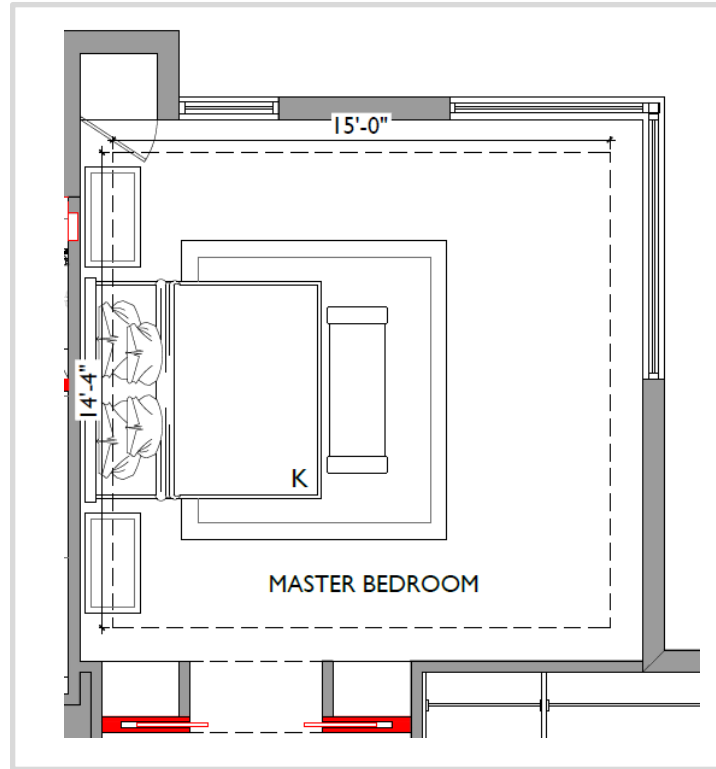

BATH 2 – LEVEL 2

FLOOR PLAN

VANITY ELEVATION

VANITY SCONCE
 WHITE MILK GLASS COLUMN WITH A
 BURNISHED BRASS END DETAIL
 32" W X 4.5" H

WALLS, CEILING & TRIM
 SW ORIGAMI WHITE

MIRROR
 FINISH: POLISHED
 BRONZE
 36" W X 42" H

COUNTERTOP WITH
 INTEGRATED SINK

PLUMBING
 FIXTURES IN A
 BRUSHED BRONZE
 FINISH

SHOWER ALL WALLS
 FLUTED MARBLE
 12" X 12.6" MOSAIC SHEET

SHOWER FLOORS
 CREMA POLISHED
 FIELD TILE
 CUT TO 1" X 1"
 MOSAIC

MAIN FLOOR
 CREMA POLISHED FIELD TILE
 12" X 24"

MASTER SUITE BEDROOM

FLOOR PLAN

WET BAR ELEVATION

LIGHTING PLAN

BOTTOM VIEW OF FIXTURE

WALLCOVERING AT CEILING COVE

KOHLER BEVERAGE SYSTEM WITH BAR SINK IN STAINLESS

CHANDELIER
BRANCH LIKE CHANDELIER WITH CRACKLED GLASS GLOBES IN AN ANTIQUE BRASS FINISH
70"W X 60"D X 31.5"H

COUNTERTOP AT WET BAR

WOOD FLOOR
FRENCH OAK
10"W PLANK

MASTER SUITE LOFT

FLOOR PLAN

LIGHTING PLAN