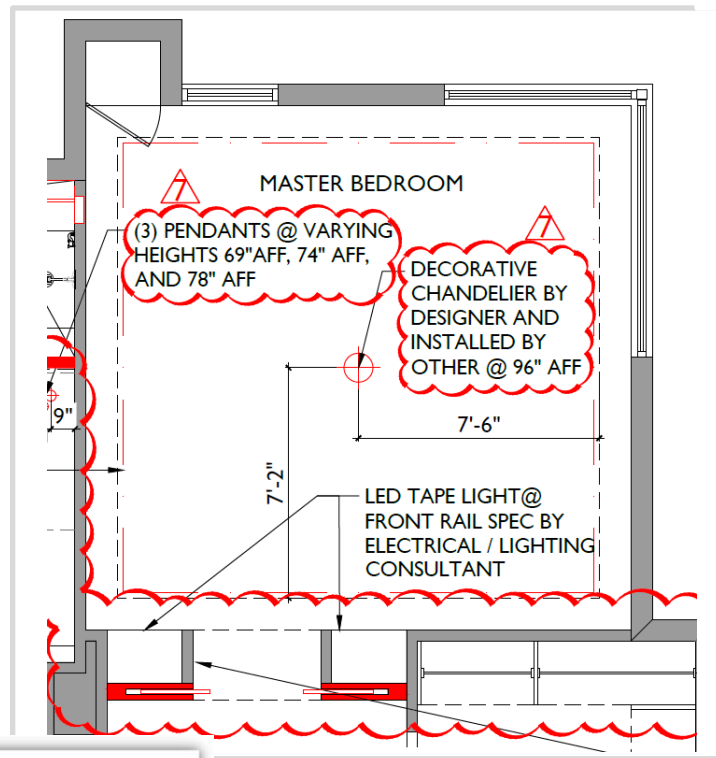

BATH 2 – LEVEL 2

FLOOR PLAN

VANITY ELEVATION

VANITY SCONCE
 WHITE MILK GLASS COLUMN WITH A
 BURNISHED BRASS END DETAIL
 32" W X 4.5" H

WALLS, CEILING & TRIM
 SW ORIGAMI WHITE

MIRROR
 FINISH: POLISHED
 BRONZE
 36" W X 42" H

MAIN FLOOR
 CREMA POLISHED FIELD TILE
 12" X 24"

MASTER SUITE BEDROOM

FLOOR PLAN

WET BAR ELEVATION

LIGHTING PLAN

BOTTOM VIEW OF FIXTURE

WALLCOVERING AT CEILING COVE

KOHLER BEVERAGE SYSTEM WITH BAR SINK IN STAINLESS

CHANDELIER
BRANCH LIKE CHANDELIER WITH CRACKLED GLASS GLOBES IN AN ANTIQUE BRASS FINISH
70"W X 60"D X 31.5"H

COUNTERTOP AT WET BAR

WOOD FLOOR
FRENCH OAK
10"W PLANK

MASTER SUITE LOFT

FLOOR PLAN

LIGHTING PLAN