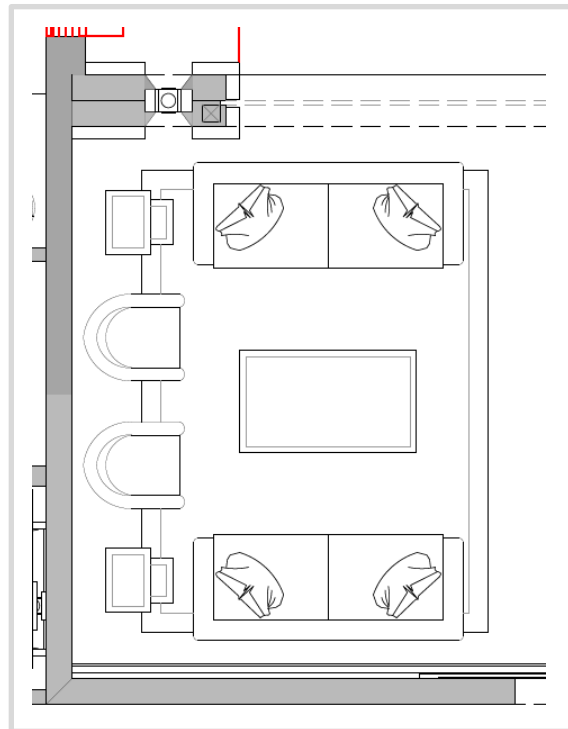

MAIN FLOOR
 CREMA POLISHED FIELD TILE
 12" X 24"

MASTER SUITE BEDROOM

FLOOR PLAN

WET BAR ELEVATION

LIGHTING PLAN

BOTTOM VIEW OF FIXTURE

WALLCOVERING AT CEILING COVE

KOHLER BEVERAGE SYSTEM WITH BAR SINK IN STAINLESS

CHANDELIER
BRANCH LIKE CHANDELIER WITH CRACKLED GLASS GLOBES IN AN ANTIQUE BRASS FINISH
70"W X 60"D X 31.5"H

COUNTERTOP AT WET BAR

WOOD FLOOR
FRENCH OAK
10"W PLANK

MASTER SUITE LOFT

FLOOR PLAN

LIGHTING PLAN

MASTER BATH MAKE-UP VANITY

FLOOR PLAN

LIGHTING PLAN

PENDANTS
 STERLING METAL FINISH WITH
 FUSED GLASS FRAGMENT
 DETAILS
 3.3" DIA X 16.8" H
 QTY: 3 AT VARYING HEIGHTS

GLASS DETAIL

VANITY ELEVATION

COVERED LANAI LIVING

FURNITURE PLAN

SOFA & CHAIR FABRIC

(X6) LUMBAR PILLOW
3 ON EACH SOFA

OUTDOOR SOFA (X2)
FINISH: SLATE GREY DURA WOOD
81.25"W X 29.5"D X 34"H

OUTDOOR END TABLES (X2)
FINISH: WHITE AGATE STONE TOP WITH CHANNELLED RATTAN IN WHITE
25.75"L X 21.25"W X 22"H