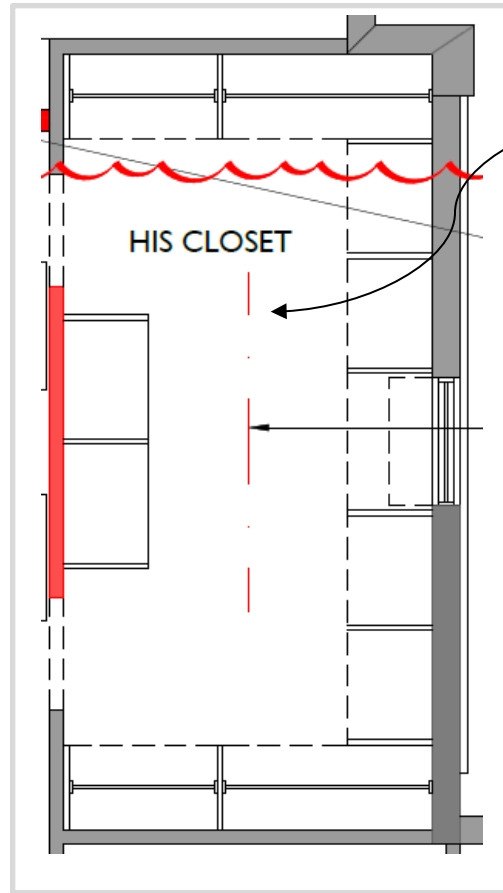

BATH 2 – LEVEL 2

FLOOR PLAN

VANITY ELEVATION

VANITY SCONCE
 WHITE MILK GLASS COLUMN WITH A
 BURNISHED BRASS END DETAIL
 32" W X 4.5" H

WALLS, CEILING & TRIM
 SW ORIGAMI WHITE

MIRROR
 FINISH: POLISHED
 BRONZE
 36" W X 42" H

CHANDELIER
BRANCH LIKE CHANDELIER WITH CRACKLED GLASS GLOBES IN AN ANTIQUE BRASS FINISH
70"W X 60"D X 31.5"H

COUNTERTOP AT WET BAR

WOOD FLOOR
FRENCH OAK
10"W PLANK

MASTER SUITE LOFT

FLOOR PLAN

LIGHTING PLAN

LIGHTING PLAN

WOOD FLOOR
 FRENCH OAK
 10" W PLANK

MASTER SUITE - HIS CLOSET - MASTERPIECE CLOSETS

FLOOR PLAN

LIGHTING PLAN

LED STRIP LIGHT

HIS CLOSET

WOOD FINISH

MASTER BATH MAKE-UP VANITY

FLOOR PLAN

LIGHTING PLAN

PENDANTS
 STERLING METAL FINISH WITH
 FUSED GLASS FRAGMENT
 DETAILS
 3.3" DIA X 16.8" H
 QTY: 3 AT VARYING HEIGHTS

GLASS DETAIL

VANITY ELEVATION

COVERED LANAI LIVING