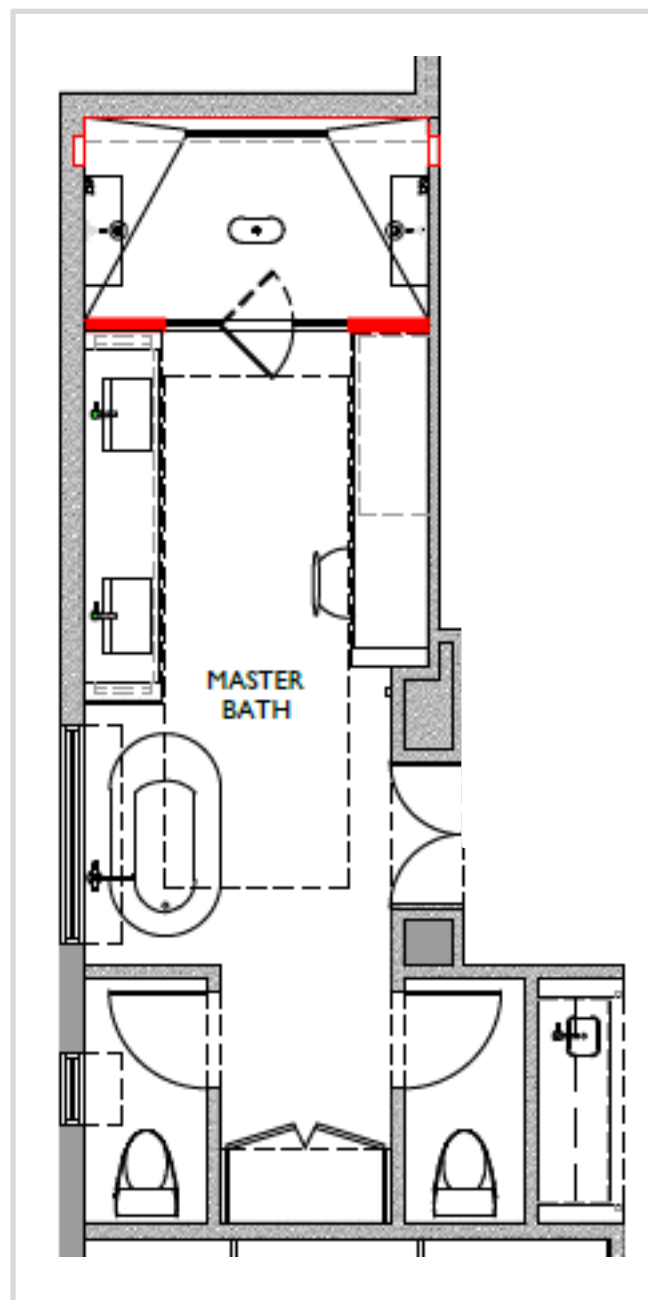

MASTER BATH SINK VANITIES

FLOOR PLAN