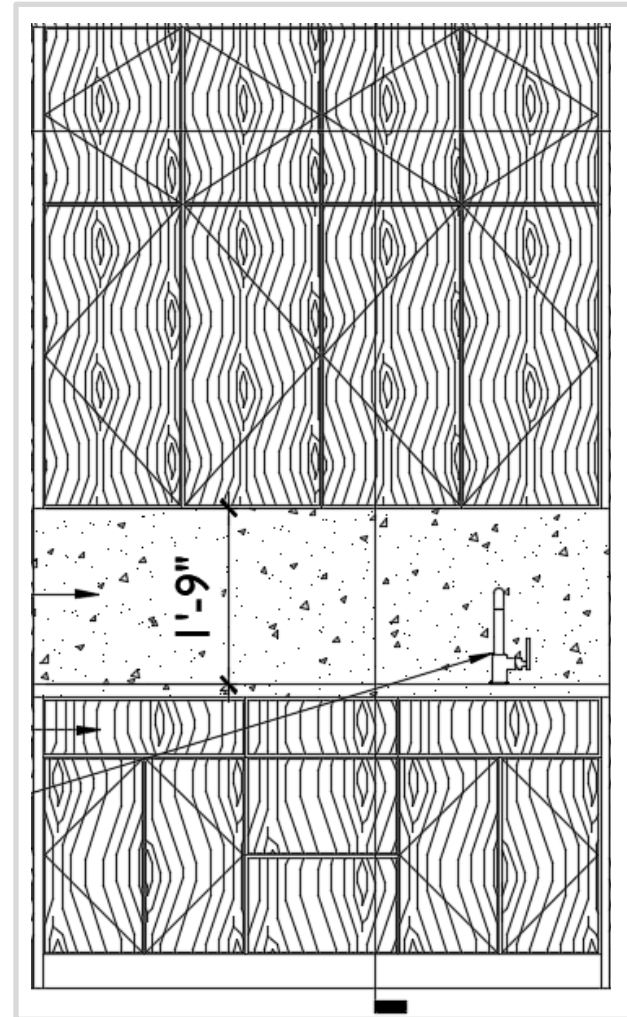

BATH 2 – LEVEL 2

FLOOR PLAN

VANITY ELEVATION

VANITY SCONCE
 WHITE MILK GLASS COLUMN WITH A
 BURNISHED BRASS END DETAIL
 32" W X 4.5" H

WALLS, CEILING & TRIM
 SW ORIGAMI WHITE

MIRROR
 FINISH: POLISHED
 BRONZE
 36" W X 42" H

COUNTERTOP WITH
 INTEGRATED SINK

PLUMBING
 FIXTURES IN A
 BRUSHED BRONZE
 FINISH

SHOWER ALL WALLS
 FLUTED MARBLE
 12" X 12.6" MOSAIC SHEET

SHOWER FLOORS
 CREMA POLISHED
 FIELD TILE
 CUT TO 1" X 1"
 MOSAIC

MAIN FLOOR
 CREMA POLISHED FIELD TILE
 12" X 24"

MASTER SUITE BEDROOM

FLOOR PLAN

WET BAR ELEVATION

LIGHTING PLAN

BOTTOM VIEW OF FIXTURE

WALLCOVERING AT CEILING COVE

KOHLER BEVERAGE SYSTEM WITH BAR SINK IN STAINLESS

CHANDELIER
BRANCH LIKE CHANDELIER WITH CRACKLED GLASS GLOBES IN AN ANTIQUE BRASS FINISH
70"W X 60"D X 31.5"H

COUNTERTOP AT WET BAR

WOOD FLOOR
FRENCH OAK
10"W PLANK

MASTER SUITE LOFT

FLOOR PLAN

LIGHTING PLAN