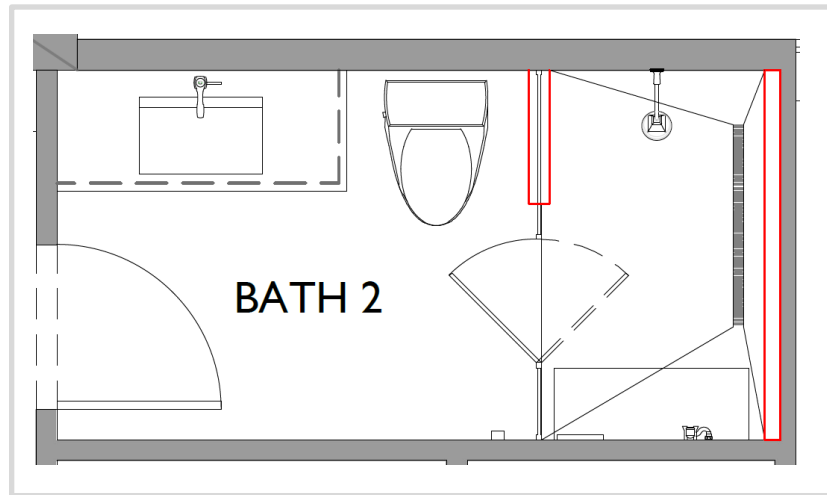

BATH 2 – LEVEL 2

FLOOR PLAN

VANITY ELEVATION

VANITY SCONCE
 WHITE MILK GLASS COLUMN WITH A
 BURNISHED BRASS END DETAIL
 32" W X 4.5" H

WALLS, CEILING & TRIM
 SW ORIGAMI WHITE

MIRROR
 FINISH: POLISHED
 BRONZE
 36" W X 42" H

COUNTERTOP WITH
 INTEGRATED SINK

PLUMBING
 FIXTURES IN A
 BRUSHED BRONZE
 FINISH

SHOWER ALL WALLS
 FLUTED MARBLE
 12" X 12.6" MOSAIC SHEET

SHOWER FLOORS
 CREMA POLISHED
 FIELD TILE
 CUT TO 1" X 1"
 MOSAIC

CHANDELIER
BRANCH LIKE CHANDELIER WITH CRACKLED GLASS GLOBES IN AN ANTIQUE BRASS FINISH
70"W X 60"D X 31.5"H

COUNTERTOP AT WET BAR

WOOD FLOOR
FRENCH OAK
10"W PLANK

MASTER SUITE LOFT

FLOOR PLAN

LIGHTING PLAN

FURNITURE PLAN

SOFA & CHAIR FABRIC

(X6) LUMBAR PILLOW
3 ON EACH SOFA

OUTDOOR SOFA (X2)
FINISH: SLATE GREY DURA WOOD
81.25"W X 29.5"D X 34"H

OUTDOOR END TABLES (X2)
FINISH: WHITE AGATE STONE TOP WITH CHANNELLED RATTAN IN WHITE
25.75"L X 21.25"W X 22"H