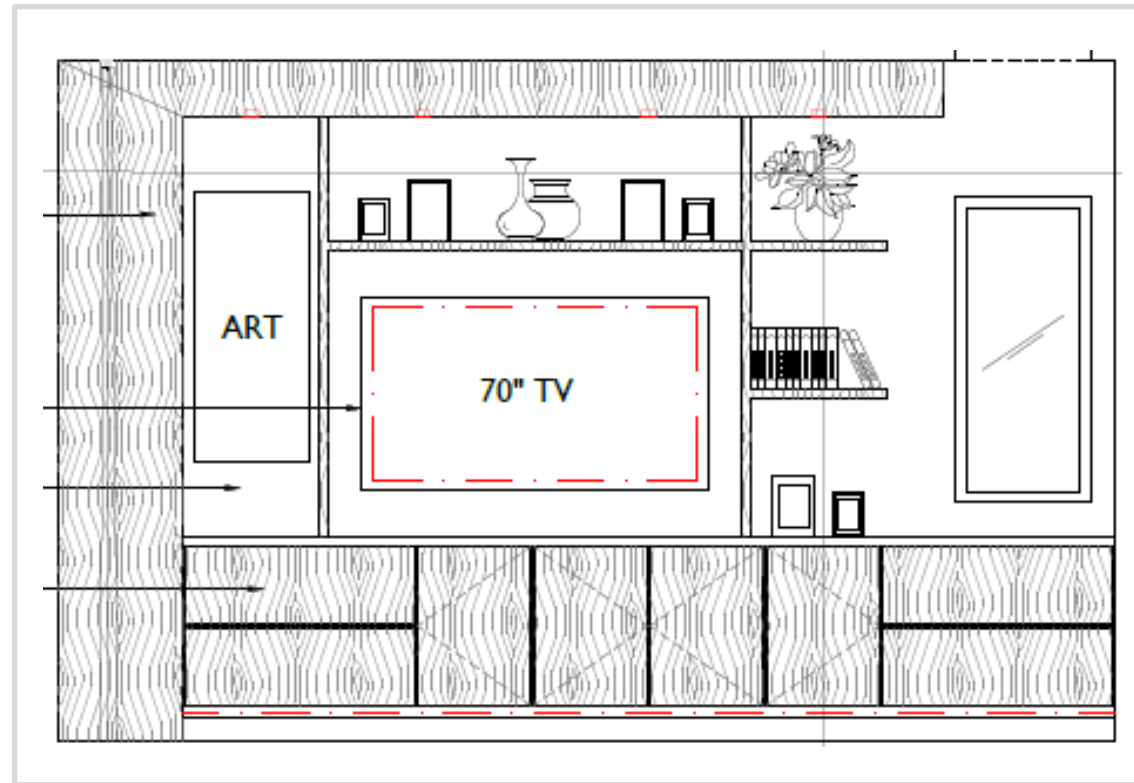

MAIN FLOOR
 CREMA POLISHED FIELD TILE
 12" X 24"

MASTER SUITE BEDROOM

FLOOR PLAN

WET BAR ELEVATION

LIGHTING PLAN

BOTTOM VIEW OF FIXTURE

WALLCOVERING AT CEILING COVE

KOHLER BEVERAGE SYSTEM WITH BAR SINK IN STAINLESS

CHANDELIER
BRANCH LIKE CHANDELIER WITH CRACKLED GLASS GLOBES IN AN ANTIQUE BRASS FINISH
70"W X 60"D X 31.5"H

COUNTERTOP AT WET BAR

WOOD FLOOR
FRENCH OAK
10"W PLANK

MASTER SUITE LOFT

FLOOR PLAN

LIGHTING PLAN

FURNITURE PLAN

SOFA & CHAIR FABRIC

(X6) LUMBAR PILLOW
3 ON EACH SOFA

OUTDOOR SOFA (X2)
FINISH: SLATE GREY DURA WOOD
81.25"W X 29.5"D X 34"H

OUTDOOR END TABLES (X2)
FINISH: WHITE AGATE STONE TOP WITH CHANNELLED RATTAN IN WHITE
25.75"L X 21.25"W X 22"H