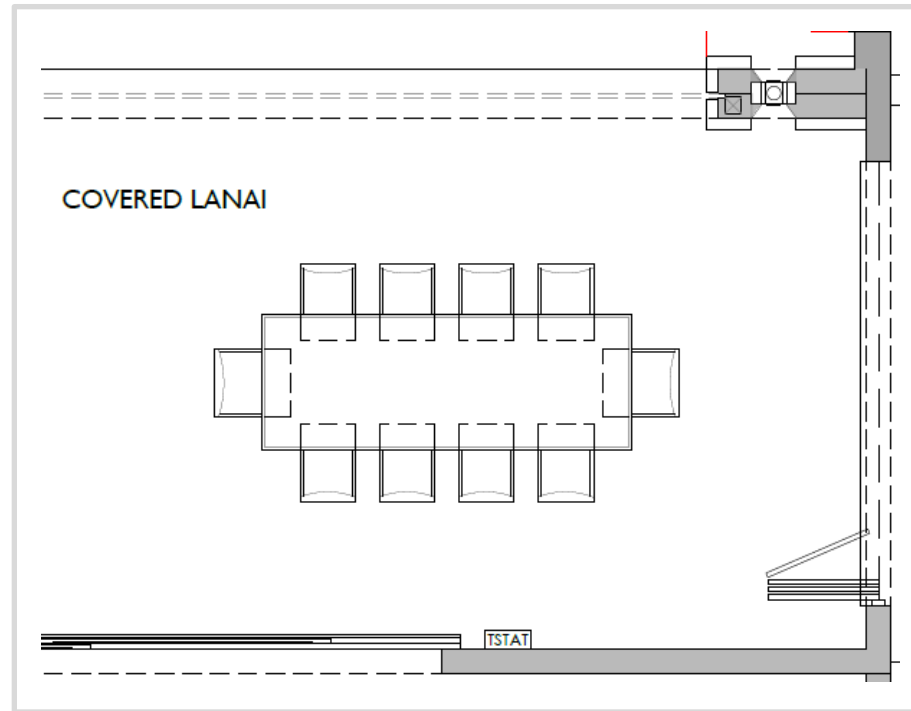

MAIN FLOOR
 CREMA POLISHED FIELD TILE
 12" X 24"

MASTER SUITE BEDROOM

FLOOR PLAN

WET BAR ELEVATION

LIGHTING PLAN

BOTTOM VIEW OF FIXTURE

WALLCOVERING AT CEILING COVE

KOHLER BEVERAGE SYSTEM WITH BAR SINK IN STAINLESS

FURNITURE PLAN

SOFA & CHAIR FABRIC

(X6) LUMBAR PILLOW
3 ON EACH SOFA

OUTDOOR SOFA (X2)
FINISH: SLATE GREY DURA WOOD
81.25"W X 29.5"D X 34"H

OUTDOOR END TABLES (X2)
FINISH: WHITE AGATE STONE TOP WITH CHANNELLED RATTAN IN WHITE
25.75"L X 21.25"W X 22"H

OUTDOOR COCKTAIL TABLE
FINISH: GLOSS WHITE REINFORCED CONCRETE
55"W X 32"D X 17"H

CHAIR BACK DETAIL

AREA RUG:
10X12

OUTDOOR CHAIRS (X2)
FINISH: CHARCOAL POWDER COATED ALUMINUM WITH SYNTHETIC GREY ROPE
28"W X 34.75"D X 34"H

TILED WALL MATERIAL

COVERED LANAI DINING

FURNITURE PLAN

OUTDOOR DINING TABLE
FINISH: SLATTED WOODLAWN TEAK
110"W X 40"D X 31"H

DINING CHAIRS BACK DETAIL

CHAIR FABRIC

OUTDOOR DINING SIDE CHAIRS (X10)
FINISH: WROUGHT SLATE GREY
ALUMINUM
19.75"W X 25.5"D X 35.75"H