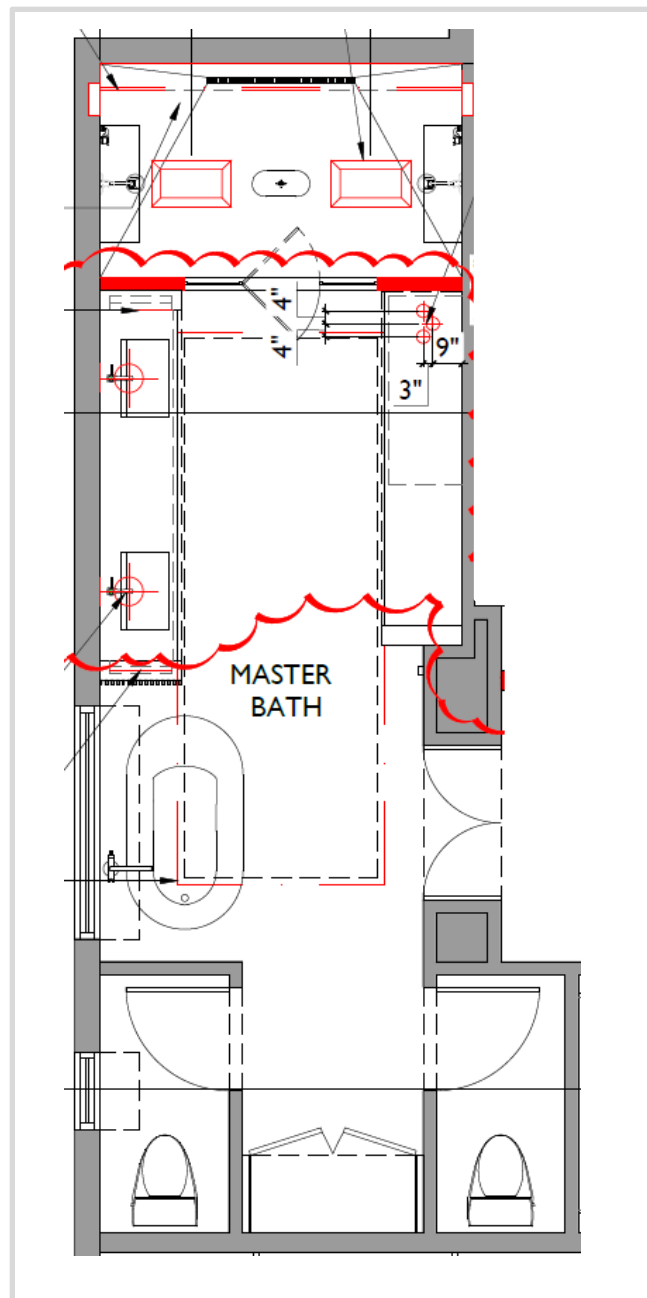

LIGHTING PLAN

PENDANTS
STERLING METAL FINISH WITH
FUSED GLASS FRAGMENT
DETAILS
3.3" DIA X 16.8" H
QTY: 3 AT VARYING HEIGHTS