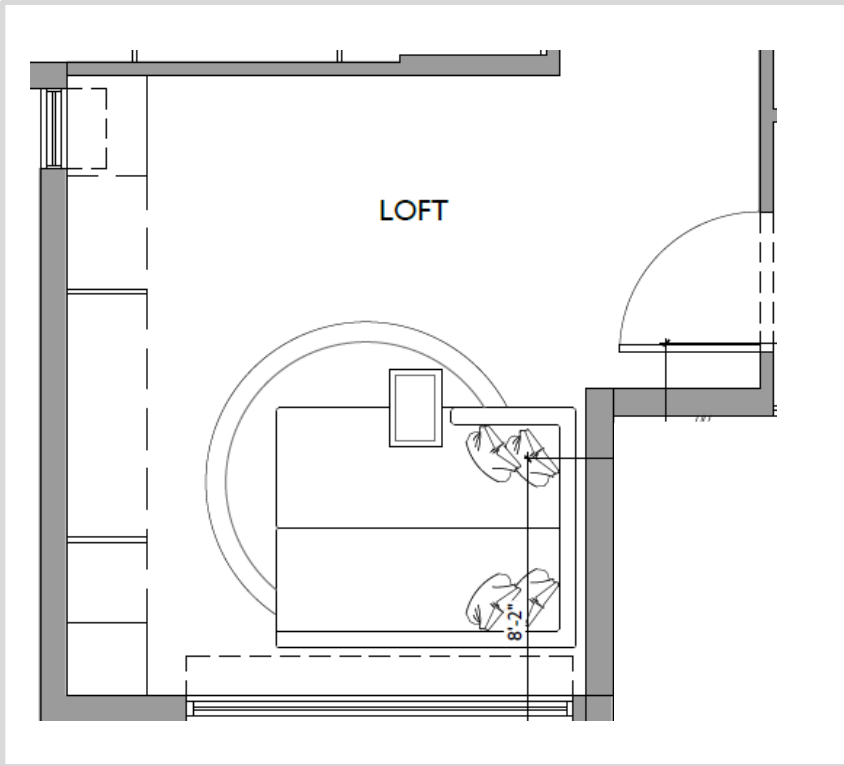

BATH 2 – LEVEL 2

FLOOR PLAN

VANITY ELEVATION

VANITY SCONCE
 WHITE MILK GLASS COLUMN WITH A
 BURNISHED BRASS END DETAIL
 32" W X 4.5" H

WALLS, CEILING & TRIM
 SW ORIGAMI WHITE

MIRROR
 FINISH: POLISHED
 BRONZE
 36" W X 42" H

MAIN FLOOR
 CREMA POLISHED FIELD TILE
 12" X 24"

MASTER SUITE BEDROOM

FLOOR PLAN

WET BAR ELEVATION

LIGHTING PLAN

BOTTOM VIEW OF FIXTURE

WALLCOVERING AT CEILING COVE

KOHLER BEVERAGE SYSTEM WITH BAR SINK IN STAINLESS

CHANDELIER
BRANCH LIKE CHANDELIER WITH CRACKLED GLASS GLOBES IN AN ANTIQUE BRASS FINISH
70"W X 60"D X 31.5"H

COUNTERTOP AT WET BAR

WOOD FLOOR
FRENCH OAK
10"W PLANK

MASTER SUITE LOFT

FLOOR PLAN

LIGHTING PLAN

CHANDELIER
ART GLASS WITH A STERLING
METAL FINISH
35.8" DIA X 4" H

WOOD FLOOR
FRENCH OAK
10" W PLANK

MASTER SUITE - HER CLOSET

FLOOR PLAN

WOOD FINISH METAL FINISH GLASS FINISH

CHANDELIER
 CAPIZ SHELL WITH WROUGHT
 SILVER IRON AND PEARLIZED
 WHITE CHAIN
 43.5" W X 18" H