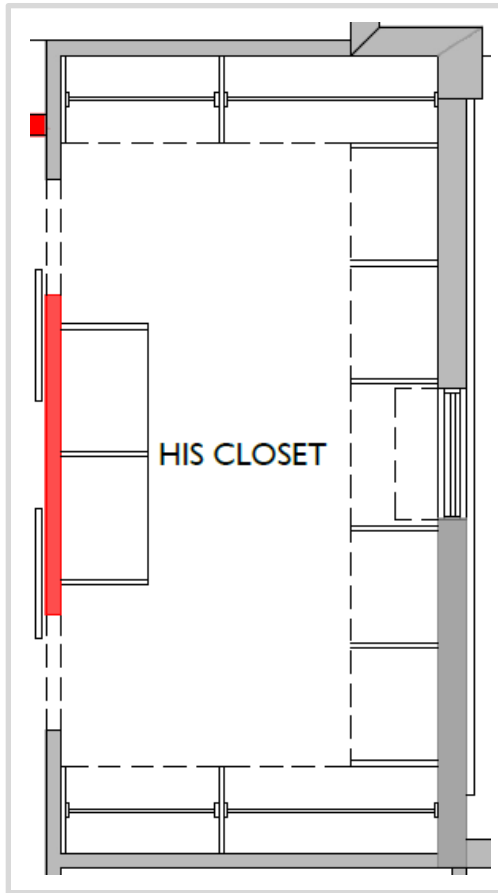

MASTER SUITE - HIS CLOSET - MASTERPIECE CLOSETS

FLOOR PLAN