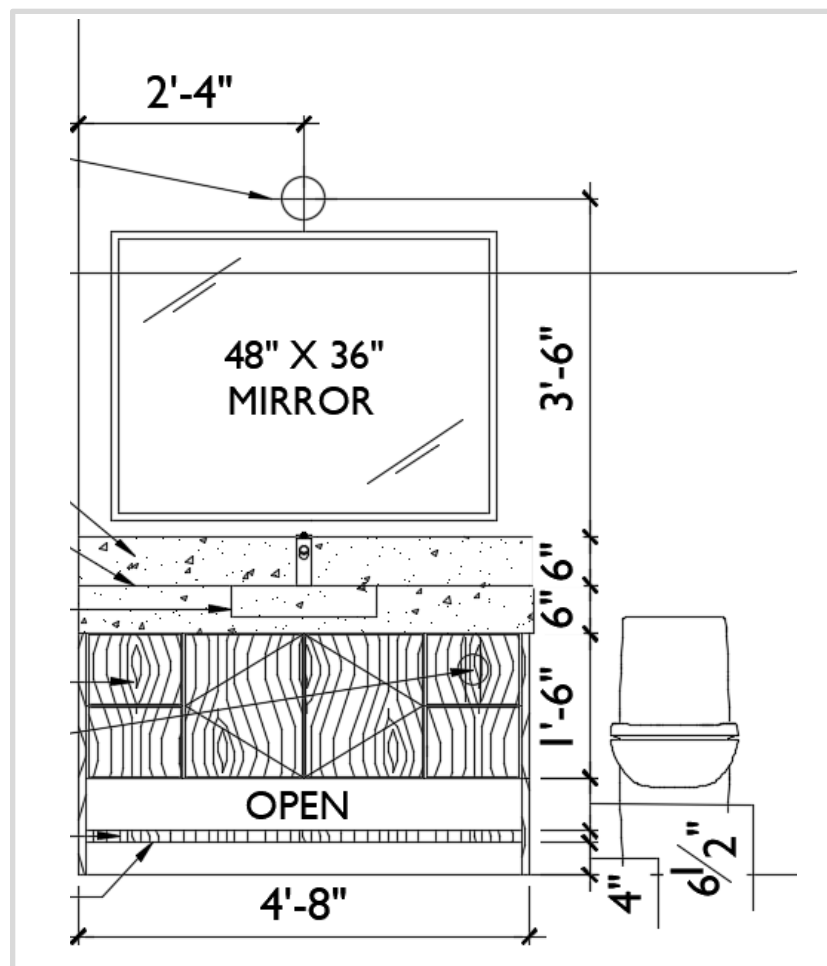

BATH 2 – LEVEL 2

FLOOR PLAN

VANITY ELEVATION

VANITY SCONCE
 WHITE MILK GLASS COLUMN WITH A
 BURNISHED BRASS END DETAIL
 32" W X 4.5" H

WALLS, CEILING & TRIM
 SW ORIGAMI WHITE

MIRROR
 FINISH: POLISHED
 BRONZE
 36" W X 42" H

COUNTERTOP WITH
 INTEGRATED SINK

PLUMBING
 FIXTURES IN A
 BRUSHED BRONZE
 FINISH

SHOWER ALL WALLS
 FLUTED MARBLE
 12" X 12.6" MOSAIC SHEET

SHOWER FLOORS
 CREMA POLISHED
 FIELD TILE
 CUT TO 1" X 1"
 MOSAIC

MAIN FLOOR
 CREMA POLISHED FIELD TILE
 12" X 24"

MASTER SUITE BEDROOM

FLOOR PLAN

WET BAR ELEVATION

LIGHTING PLAN

BOTTOM VIEW OF FIXTURE

WALLCOVERING AT CEILING COVE

KOHLER BEVERAGE SYSTEM WITH BAR SINK IN STAINLESS