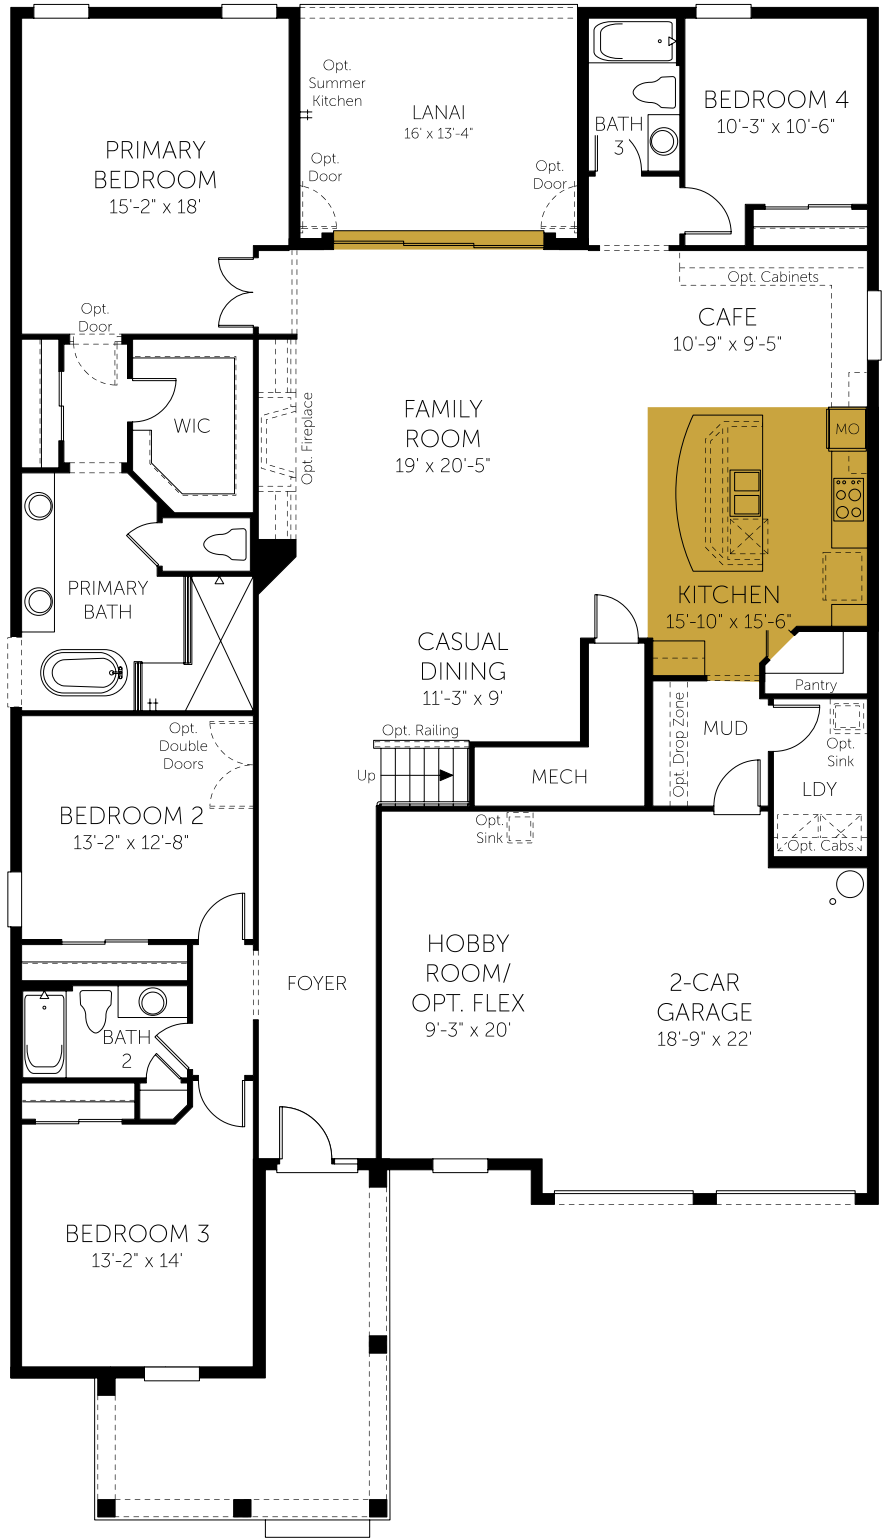

DREAM FINDERS HOMES

Arlington Bonus

First Floor
6 Beds
4 Full Baths
3,108 Sq. Ft.

Selected Options:

12' Sliding Glass Door, Gourmet Kitchen, Elevation A

DREAM FINDERS HOMES

Arlington Bonus

Second Floor

6 Beds

4 Full Baths

3,108 Sq. Ft.

Selected Options:

Extended Bonus w/ Bedroom 5 and 6

DREAMFINDERSHOMES.COM

Dream Finders Homes reserves the right to change elevations, specifications, materials and pricing without prior notice. Variations within the floor plans and elevations do exist. Square footage are approximate and will vary. Options may differ from what is shown per community, please contact a sales consultant for more information. © 2026 Dream Finders Homes CBC1257579 Revision: 2/5/2026