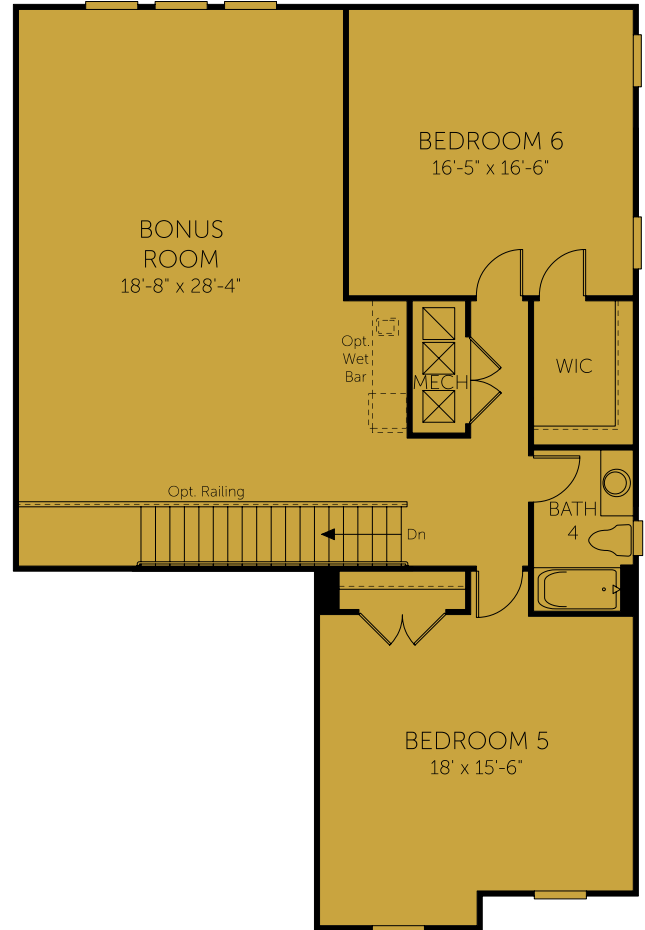

DREAM FINDERS HOMES

Arlington Bonus

First Floor
6 Beds
4 Full Baths
3,108 Sq. Ft.

Selected Options:

12' Sliding Glass Door, Gourmet Kitchen, Elevation A

DREAM FINDERS HOMES

Arlington Bonus

Second Floor

6 Beds

4 Full Baths

3,108 Sq. Ft.

Selected Options:

Extended Bonus w/ Bedroom 5 and 6

DREAMFINDERSHOMES.COM

Dream Finders Homes reserves the right to change elevations, specifications, materials and pricing without prior notice. Variations within the floor plans and elevations do exist. Square footage are approximate and will vary. Options may differ from what is shown per community, please contact a sales consultant for more information. © 2026 Dream Finders Homes CBC1257579 Revision: 2/5/2026