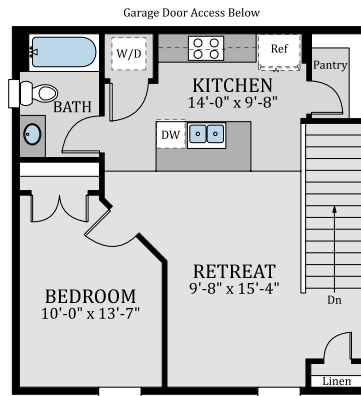

Mercer

First Floor

4 Beds

3 Full Baths | 1 Half Bath

Selected Options:

Expanded 2 Car Garage, Expanded 2 Car Garage w/ Apartment Alley Access

Unselected Options:

Breezeway, 3 Car Garage, 3 Car Garage w/ Apartment Alley Access, Split Garage w/ Apartment Alley Access, 3 Car Garage w/ Apartment Courtyard Access, Expanded 2 Car Garage w/ Apartment Courtyard Access, Gourmet Kitchen, Extended Lanai

Mercer

Second Floor

4 Beds

3 Full Baths | 1 Half Bath

Selected Options:

Bonus Room, Expanded 2 Car Garage Apartment w/ Alley Access

Unselected Options:

3 Car Garage Apartment w/ Alley Access, 3 Car Garage Apartment w/ Courtyard Access, Expanded 2 Car Garage Apartment w/ Courtyard Access