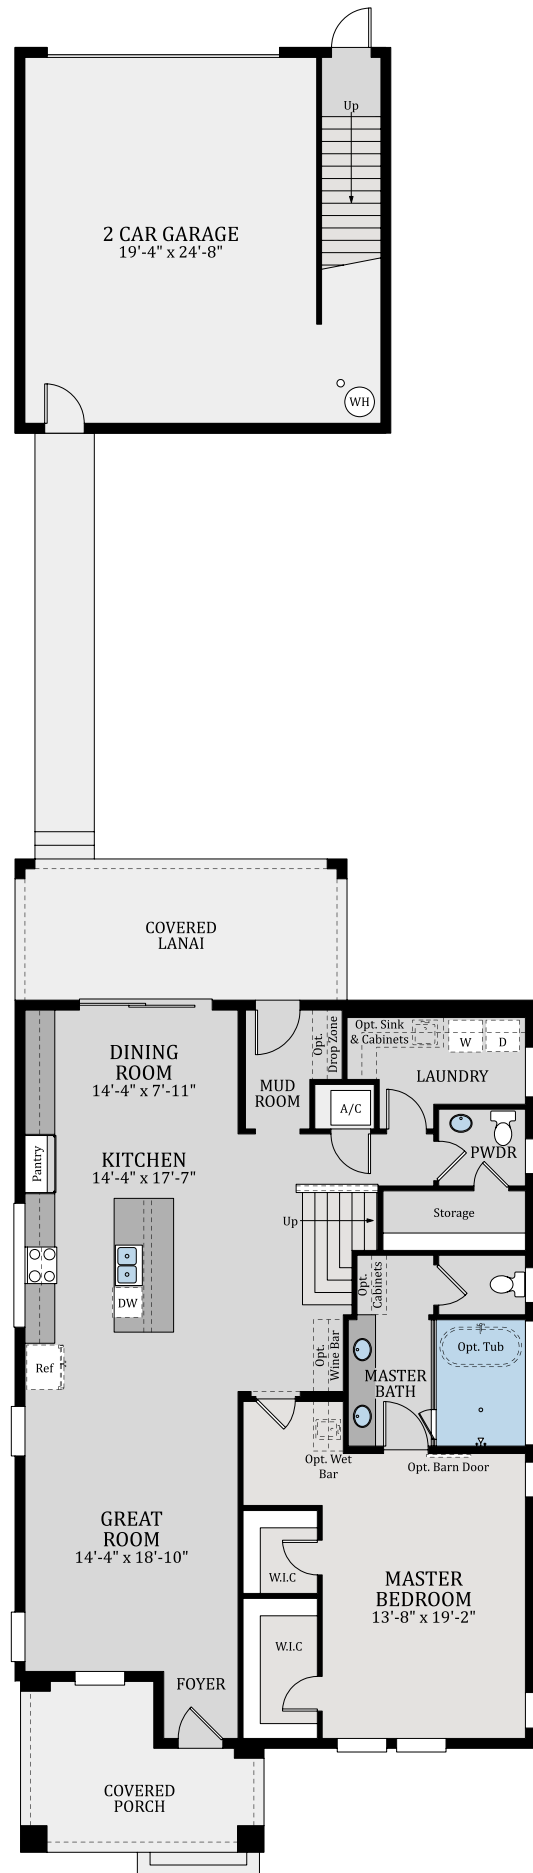

Mercer

First Floor

4 Beds

3 Full Baths | 1 Half Bath

Selected Options:

Expanded 2 Car Garage, Expanded 2 Car Garage w/ Apartment Alley Access

Unselected Options:

Breezeway, 3 Car Garage, 3 Car Garage w/ Apartment Alley Access, Split Garage w/ Apartment Alley Access, 3 Car Garage w/ Apartment Courtyard Access, Expanded 2 Car Garage w/ Apartment Courtyard Access, Gourmet Kitchen, Extended Lanai

Mercer

Second Floor

4 Beds

3 Full Baths | 1 Half Bath

Selected Options:

Bonus Room, Expanded 2 Car Garage Apartment w/ Alley Access

Unselected Options:

3 Car Garage Apartment w/ Alley Access, 3 Car Garage Apartment w/ Courtyard Access, Expanded 2 Car Garage Apartment w/ Courtyard Access