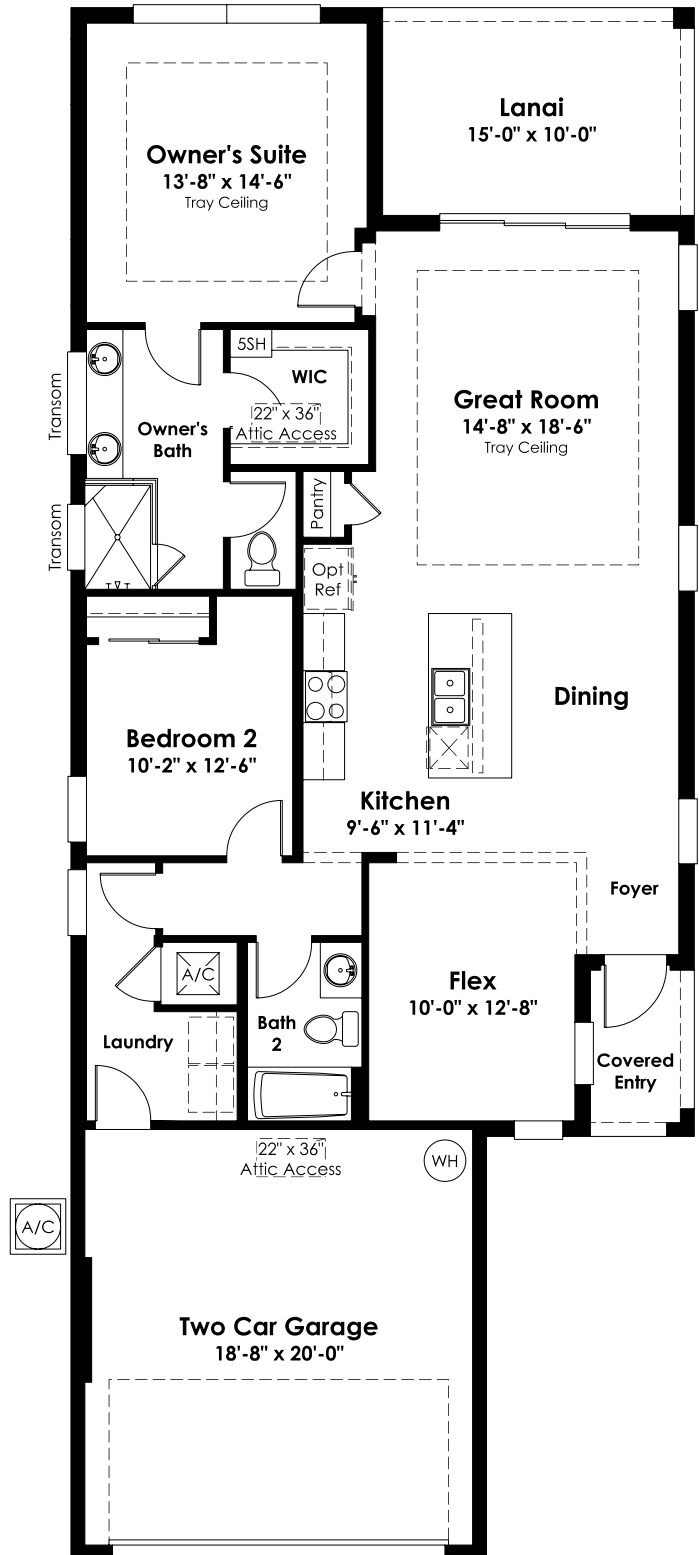

KOLTER HOMES®

Ana

Structural Options

- 2 Beds
- 2 Full Baths
- 2 Car Garage
- 1,434 Sq. Ft.

No Options Selected

KOLTER HOMES®

Ana

2 Beds
2 Full Baths
1,434 Sq. Ft.

Elevation A

Elevation A

Elevation B

Elevation B

Elevation C

Elevation C